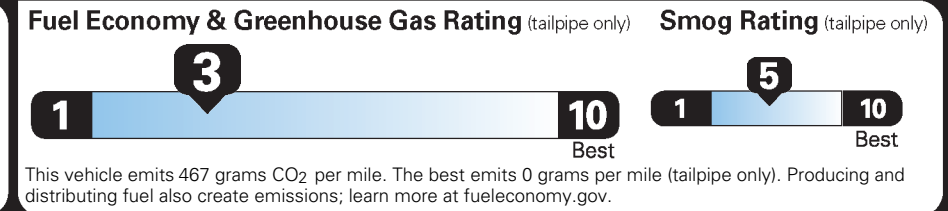

SAFETY/SECURITY

- ADVANCETRAC WITH RSC
- AIRBAGS - SAFETY CANOPY
- PERIMETER ALARM
- PERSONAL SAFETY SYSTEM

- SOS POST CRASH SYSTEM
- TIRE PRESSURE MONITOR SYS

WARRANTY

- 4YR/50K MILE WARRANTY
- 4YR/50K PICKUPDELIVERY SVC
- 6YR/70K MI POWERTRAIN WARR

INCLUDED ON THIS VEHICLE

EQUIPMENT GROUP 300A RESERVE

OPTIONAL EQUIPMENT/OTHER

2018 MODEL YEAR	
ICED MOCHA METALLIC	695.00
2.7 GTDI V6 ENGINE	2,000.00
6-SPD SELECTSHIFT AUTO TRANS	NO CHARGE
245/50R20 A/S BSW TIRES	
CARGO UTILITY PACKAGE	365.00
.REAR CARGO MGMT SYSTEM	
.CARGO COMPARTMENT W/REV MAT	
.INTERIOR CARGO COVER	
LINCOLN MKX CLIMATE PACKAGE	790.00
HEATED REAR SEATS	
HEATED STEERING WHEEL	
RAIN SENSING WIPERS	
WINDSHIELD WIPER DE-ICER	
LINCOLN MKX TECHNOLOGY PACKAGE	1,395.00
ACTIVE PARK ASSIST	
FRONT PARK AID SENSORS	
360-DEGREE CAMERA	
20" PRM PNT/BRT MCH 10-SPK ALM	
50 STATE EMISSIONS	NO CHARGE
FRONT LICENSE PLATE BRACKET	NO CHARGE

PRICE INFORMATION

BASE PRICE	$49,055.00
TOTAL OPTIONS/OTHER	5,245.00
TOTAL VEHICLE & OPTIONS/OTHER	54,300.00
DESTINATION & DELIVERY	925.00

EPA DOT Fuel Economy and Environment

Gasoline Vehicle

Fuel Economy

19 MPG
combined city/hwy

17 city

24 highway

Small SUVs range from 18 to 37 MPG. The best vehicle rates 136 MPG.

5.3 gallons per 100 miles

You spend $2,750
more in fuel costs over 5 years compared to the average new vehicle.

Annual fuel cost $1,900

Actual results will vary for many reasons, including driving conditions and how you drive and maintain your vehicle. The average new vehicle gets 27 MPG and costs $6,750 to fuel over 5 years. Cost estimates are based on 15,000 miles per year at $2.40 per gallon. MPGe is miles per gasoline gallon equivalent. Vehicle emissions are a significant cause of climate change and smog.

fueleconomy.gov

Calculate personalized estimates and compare vehicles

GOVERNMENT 5-STAR SAFETY RATINGS

Overall Vehicle Score ★★★★★
Based on the combined ratings of frontal, side and rollover. Should ONLY be compared to other vehicles of similar size and weight.

Frontal Crash ★★★★★
Driver Passenger

Based on the risk of injury in a frontal impact. Should ONLY be compared to other vehicles of similar size and weight.

Side Crash ★★★★★
Front seat Rear seat

Based on the risk of injury in a side impact.

Rollover ★★★★★
Based on the risk of rollover in a single-vehicle crash.

Star ratings range from 1 to 5 stars (★★★★★), with 5 being the highest. Source: National Highway Traffic Safety Administration (NHTSA). www.safercar.gov or 1-888-327-4236