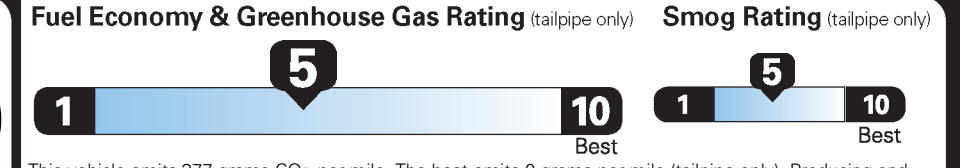

PRICE INFORMATION

BASE PRICE	\$40,545.00
TOTAL OPTIONS/OTHER	5,840.00
TOTAL VEHICLE & OPTIONS/OTHER	46,385.00
DESTINATION & DELIVERY	995.00

EPA DOT Fuel Economy and Environment

Gasoline Vehicle

Fuel Economy

Small SUVs range from 18 to 37 MPG. The best vehicle rates 136 MPGe.

You spend **\$1,250**

more in fuel costs over 5 years compared to the average new vehicle.

Annual fuel cost **\$1,650**

This vehicle emits 377 grams CO₂ per mile. The best emits 0 grams per mile (tailpipe only). Producing and distributing fuel also create emissions; learn more at fueleconomy.gov.