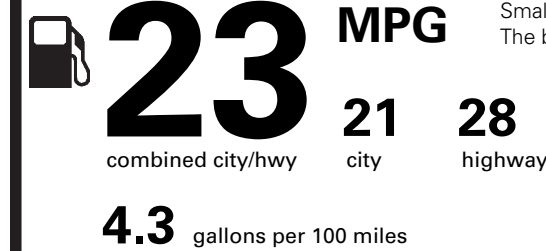

PRICE INFORMATION

BASE PRICE	\$40,545.00
TOTAL OPTIONS/OTHER	5,840.00
TOTAL VEHICLE & OPTIONS/OTHER	46,385.00
DESTINATION & DELIVERY	995.00

EPA DOT Fuel Economy and Environment

Gasoline Vehicle

Fuel Economy