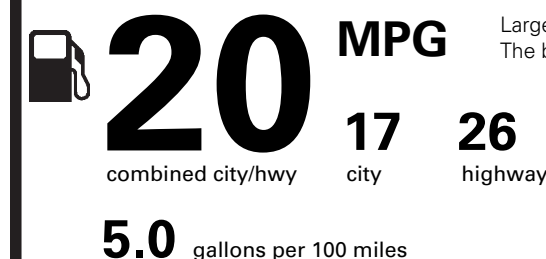

WARRANTY

- 4YR/50K MILE WARRANTY
- 4YR/50K PICKUPDELIVERY SVC
- 6YR/70K MI POWERTRAIN WARR

INCLUDED ON THIS VEHICLE

EQUIPMENT GROUP 200A

OPTIONAL EQUIPMENT/OTHER

2018 MODEL YEAR	
WHITE PLATINUM MET TRI-COAT	695.00
SELECT PLUS PACKAGE	1,255.00
.NAVIGATION SYSTEM	
.BLIS W/ CROSS TRAFFIC ALERT	
TWIN PNL MOONROOF W/ PWR SHADE	1,750.00
SINGLE SLOT CD PLAYER	335.00
PERFECT POSITION SEATING-30WAY	1,500.00
REVEL AUDIO SYSTEM	1,130.00
FLR LINERS ALL WEATHER	120.00

PRICE INFORMATION

BASE PRICE	\$48,115.00
TOTAL OPTIONS/OTHER	6,785.00
TOTAL VEHICLE & OPTIONS/OTHER	54,900.00
DESTINATION & DELIVERY	925.00

EPA DOT Fuel Economy and Environment

Gasoline Vehicle

Fuel Economy

Large Cars range from 14 to 104 MPG. The best vehicle rates 136 MPGe.

You spend **\$2,250**

more in fuel costs over 5 years compared to the average new vehicle.

Annual fuel cost **\$1,800**

Fuel Economy & Greenhouse Gas Rating (tailpipe only) Smog Rating (tailpipe only)