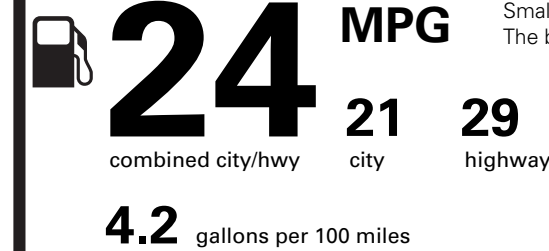

OPTIONAL EQUIPMENT/OTHER

- 2026 MODEL YEAR
- WHITE PLATINUM MET 3C 750.00
- JET APPEARANCE PACKAGE 3,500.00
- .P255/45R22 A/S TIRES
- .22 SATIN DRK LSTR W/SATIN CHR
- 50 STATE EMISSIONS NO CHARGE
- BLUECRUISE EQUIP:4YRS INCL NO CHARGE
- FRONT LICENSE PLATE BRACKET NO CHARGE

PRICE INFORMATION

BASE PRICE	\$63,595.00
TOTAL OPTIONS/OTHER	4,250.00
TOTAL VEHICLE & OPTIONS/OTHER	67,845.00
DESTINATION & DELIVERY	1,995.00

EPA DOT Fuel Economy and Environment

Gasoline Vehicle

Fuel Economy