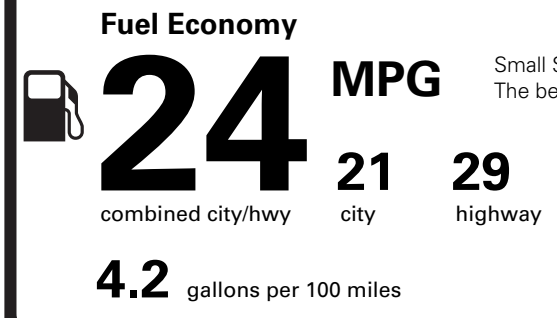

WARRANTY

- 4YR/50K MILE WARRANTY
- 4YR/50K PICKUPDELIVERY SVC
- 6YR/70K MI POWERTRAIN WARR

INCLUDED ON THIS VEHICLE

	(MSRP)
EQUIPMENT GROUP 202A	5,775.00
OPTIONAL EQUIPMENT/OTHER	
2024 MODEL YEAR	
RED CARPET MET CC	750.00
50 STATE EMISSIONS	NO CHARGE
21" PAINTED BRT MACH ALUM	500.00
BLUECRUISE EQUIP: 4 YEAR INCL	
FRONT LICENSE PLATE BRACKET	NO CHARGE

(MSRP)

PRICE INFORMATION

BASE PRICE	\$54,750.00
TOTAL OPTIONS/OTHER	7,025.00
TOTAL VEHICLE & OPTIONS/OTHER	61,775.00
DESTINATION & DELIVERY	1,595.00

EPA DOT Fuel Economy and Environment

Gasoline Vehicle

You spend \$1,500 more in fuel costs over 5 years compared to the average new vehicle.