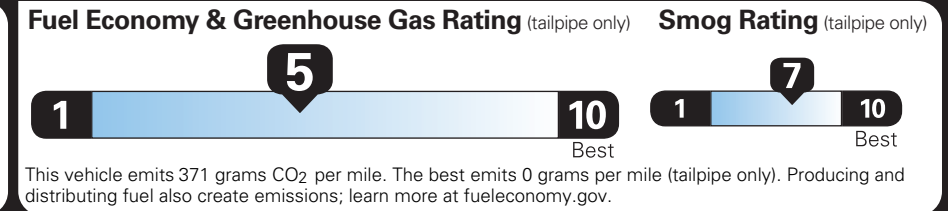

You spend $1,500 more in fuel costs over 5 years compared to the average new vehicle.

Annual fuel cost $2,250

Actual results will vary for many reasons, including driving conditions and how you drive and maintain your vehicle. The average new vehicle gets 28 MPG and costs $9,750 to fuel over 5 years. Cost estimates are based on 15,000 miles per year at $3.60 per gallon. MPGe is miles per gasoline gallon equivalent. Vehicle emissions are a significant cause of climate change and smog.

fueleconomy.gov

Calculate personalized estimates and compare vehicles

GOVERNMENT 5-STAR SAFETY RATINGS

Overall Vehicle Score	Not Rated	
Based on the combined ratings of frontal, side and rollover. Should ONLY be compared to other vehicles of similar size and weight.		
Frontal Crash	Driver Passenger	Not Rated
Based on the risk of injury in a frontal impact. Should ONLY be compared to other vehicles of similar size and weight.		
Side Crash	Front seat Rear seat	Not Rated
Based on the risk of injury in a side impact.		
Rollover	Not Rated	
Based on the risk of rollover in a single-vehicle crash.		

Star ratings range from 1 to 5 stars (★★★★★), with 5 being the highest. Source: National Highway Traffic Safety Administration (NHTSA). www.safercar.gov or 1-888-327-4236

THE LINCOLN WAY™ APP

1. Download the Lincoln Way app* and you can:
2. Remotely start, lock and unlock your vehicle
   - Locate your vehicle and check approximate fuel range
   - Receive vehicle health alerts

The Lincoln Connect™ modem is active and sending vehicle data (e.g., diagnostics) to Lincoln. See in-vehicle Settings for connectivity options.

*Compatible with select smartphone platforms. Lincoln Connect service required (see App Terms for more information). Connected service and related feature functionality is subject to compatible AT&T-network availability. Evolving technology/cellular networks may affect functionality and availability, or continued provision of some features, prohibiting them from functioning. Message and data rates may apply. See your local Lincoln website for our privacy policy.

Lincoln Protect™

Insist on Lincoln Protect! The only extended service plan fully backed by Lincoln and honored at every Lincoln dealership in the U.S., Canada and Mexico. See your Lincoln dealer or visit www.LincolnOwner.com

RAMP ONE	CA6K	CONVOY	Whether you decide to lease or finance your vehicle, you'll find the choices that are right for you. See your Lincoln Dealer for details or visit www.lincolnafs.com.	TOTAL MSRP $63,370.00
RAMP TWO	ITEM #: 63-2213 O/T 2			
This label is affixed pursuant to the Federal Automobile Information Disclosure Act. Gasoline, License, and Title Fees, State and Local taxes are not included. Dealer installed options or accessories are not included unless listed above.			RE013 N RD82X 440 000089 05 01 24