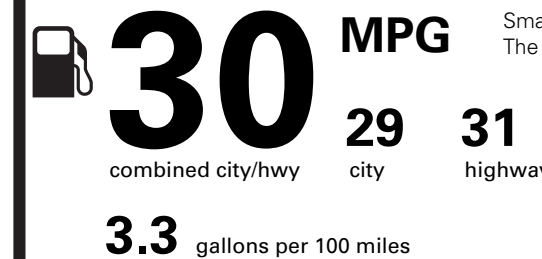

OPTIONAL EQUIPMENT/OTHER

- 2026 MODEL YEAR
- WHISPER BLUE MET CC 750.00
- 2.0L GTDI FHEV 3,000.00
- JET APPEARANCE PACKAGE 3,500.00
- .P255/45R22 A/S TIRES
- .22 SATIN DRK LSTR W/SATIN CHR
- 50 STATE EMISSIONS NO CHARGE
- BLUECRUISE EQUIP:4YRS INCL NO CHARGE
- FRONT LICENSE PLATE BRACKET NO CHARGE

PRICE INFORMATION

BASE PRICE	\$63,595.00
TOTAL OPTIONS/OTHER	7,250.00
TOTAL VEHICLE & OPTIONS/OTHER	70,845.00
DESTINATION & DELIVERY	1,995.00

EPA DOT Fuel Economy and Environment

Gasoline Vehicle

Fuel Economy

Small SUVs range from 14 to 125 MPG. The best vehicle rates 146 MPGe.

You save \$250

in fuel costs over 5 years compared to the average new vehicle.

Annual fuel cost \$1,650

Fuel Economy & Greenhouse Gas Rating (tailpipe only) Smog Rating (tailpipe only)