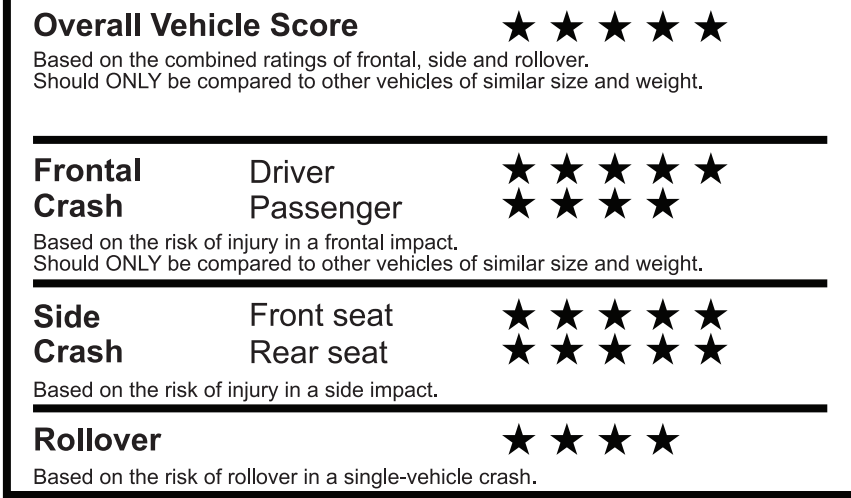

GOVERNMENT 5-STAR SAFETY RATINGS

Star ratings range from 1 to 5 stars (★★★★★), with 5 being the highest. Source: National Highway Traffic Safety Administration (NHTSA). www.safercar.gov or 1-888-327-4236

THE LINCOLN WAY™ APP
Your Dashboard of Services & Features

1. Download the Lincoln Way app* and you can:
2. Remotely start, lock and unlock your vehicle
   - Locate your vehicle and check approximate fuel range
   - Receive vehicle health alerts

The Lincoln Connect™ modem is active and sending vehicle data (e.g., diagnostics) to Lincoln. See in-vehicle Settings for connectivity options.

Lincoln Protect®

Insist on Lincoln Protect! The only extended service plan fully backed by Lincoln and honored at every Lincoln dealership in the U.S., Canada and Mexico. See your Lincoln dealer or visit www.LincolnOwner.com

RAMP ONE	CD4C	CONVOY	TOTAL MSRP $74,310.00
RAMP TWO	ITEM #: 18-0704 O/T 2		
This label is affixed pursuant to the Federal Automobile Information Disclosure Act. Gasoline, License, and Title Fees, State and Local taxes are not included. Dealer installed options or accessories are not included unless listed above.			SK293 N RD32X 620 000884 10 29 25

Scan The QR Code to get more details about this vehicle

WARNING: Operating, servicing and maintaining a passenger vehicle, pickup truck, van, or off-road vehicle can expose you to chemicals including engine exhaust, carbon monoxide, phthalates, and lead, which are known to the State of California to cause cancer and birth defects or other reproductive harm. To minimize exposure, avoid breathing exhaust, do not idle the engine except as necessary, service your vehicle in a well-ventilated area and wear gloves or wash your hands frequently when servicing your vehicle. For more information go to www.P65Warnings.ca.gov/passenger-vehicle.

LINCOLN AUTOMOTIVE FINANCIAL SERVICES
Get approved online at www.lincolnaf.com