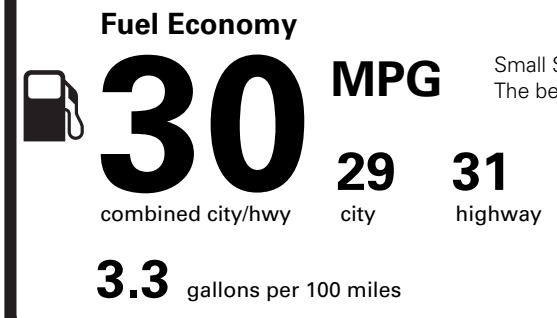

SAFETY/SECURITY

- ADVANCETRAC™ WITH RSC
- AIRBAGS-DUAL-STAGE FRONT
- AIRBAGS-SIDE IMPACT/SAFETY CANOPY SIDE AIR CURTAINS
- AUTO HIGH BEAMS
- PERIMETER ALARM
- PERSONAL SAFETY SYSTEM™
- PRE-COLLISION ASSIST W/AEB
- SOS POST-CRASH ALERT SYS™
- TIRE PRESSURE MONITOR SYS

WARRANTY

- 4YR/50K MILE WARRANTY
- 4YR/50K PICKUPDELIVERY SVC
- 6YR/70K MI POWERTRAIN WARR

INCLUDED ON THIS VEHICLE

(MSRP)

1. **EQUIPMENT GROUP 203A** 4,455.00
2. AUTO AIR REFRESH
   - DIGITAL SCENT
   - HANDS-FREE PWR LIFTGATE
   - PANO VISTA ROOF W/POWER SHADE
   - PERF POS PWR 24-WAY W/ACT MOT
   - REAR HTD SEATS W/SWITCH CNTRL
   - REVEL ULTIMA 3D 28-SPEAKERS
   - POWER CONVERTER-110V
   - CONN PKG: 4 YR INCL W/LNCN-AP

OPTIONAL EQUIPMENT/OTHER

1. 2026 MODEL YEAR
2. WHITE PLATINUM MET 3C 750.00
   - 2.0L GTDI FHEV 3,000.00
   - 50 STATE EMISSIONS NO CHARGE
   - BLUECRUISE EQUIP:4YRS INCL NO CHARGE
   - FRONT LICENSE PLATE BRACKET NO CHARGE

DEALER INSTALLED OPTIONS

- Cargo Accessories & Mat Packag 515.00

PRICE INFORMATION

BASE PRICE	$63,595.00
TOTAL OPTIONS/OTHER	8,720.00
TOTAL VEHICLE & OPTIONS/OTHER	72,315.00
DESTINATION & DELIVERY	1,995.00

EPA DOT Fuel Economy and Environment

Gasoline Vehicle

Small SUVs range from 14 to 125 MPG. The best vehicle rates 146 MPGe.

You save $250
in fuel costs over 5 years compared to the average new vehicle.

Annual fuel cost $1,650