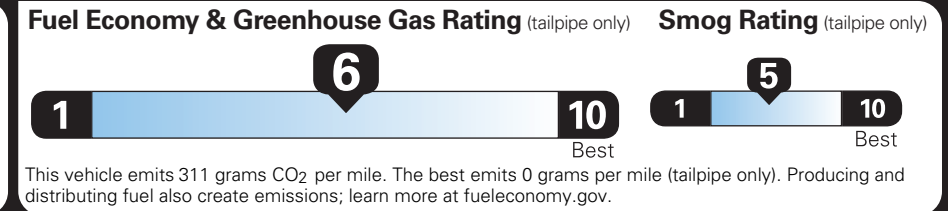

Actual results will vary for many reasons, including driving conditions and how you drive and maintain your vehicle. The average new vehicle gets 29 MPG and costs $8,500 to fuel over 5 years. Cost estimates are based on 15,000 miles per year at $3.30 per gallon. MPGe is miles per gasoline gallon equivalent. Vehicle emissions are a significant cause of climate change and smog.

fueleconomy.gov

Calculate personalized estimates and compare vehicles