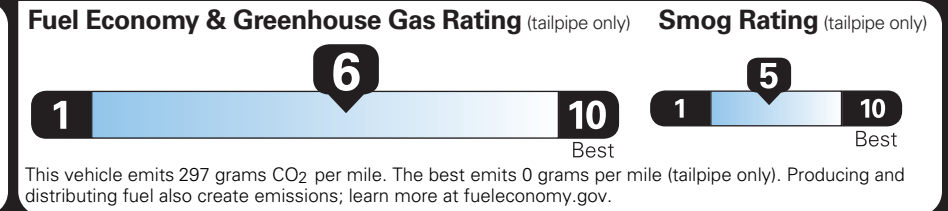

This vehicle emits 297 grams CO₂ per mile. The best emits 0 grams per mile (tailpipe only). Producing and distributing fuel also create emissions; learn more at fueleconomy.gov.

Actual results will vary for many reasons, including driving conditions and how you drive and maintain your vehicle. The average new vehicle gets 29 MPG and costs $8,500 to fuel over 5 years. Cost estimates are based on 15,000 miles per year at $3.30 per gallon. MPGe is miles per gasoline gallon equivalent. Vehicle emissions are a significant cause of climate change and smog.

fueleconomy.gov

Calculate personalized estimates and compare vehicles