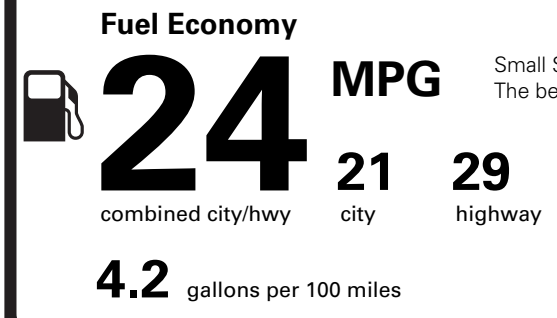

FUNCTIONAL

- 360 DEGREE CAMERA
- ADAPTIVE CRUISE CONTROL
- BLIS W/CROSS-TRAFFIC ALERT
- ELECTRIC PWR ASST STEERING
- INTELL ACCESS W/PUSH START
- LANE-KEEPING SYSTEM
- LINCOLN CONNECT™ -5G MODEM W/WIFI CAPABILITY
- LINCOLN CO-PILOT360@DR2.0
- LINCOLN DIG EXPERIENCE
- PHONE AS A KEY (PAAK)
- REAR PARKING SENSORS
- SECURICODE™ KEYLESS KEYPAD
- WIRELESS CHARGING PAD

SAFETY/SECURITY

- ADVANCETRAC™ WITH RSC
- AIRBAGS-DUAL-STAGE FRONT
- AIRBAGS-SIDE IMPACT/SAFETY CANOPY SIDE AIR CURTAINS
- AUTO HIGH BEAMS
- PERIMETER ALARM
- PERSONAL SAFETY SYSTEM™
- PRE-COLLISION ASSIST W/AEB
- SOS POST-CRASH ALERT SYS™
- TIRE PRESSURE MONITOR SYS

WARRANTY

- 4YR/50K MILE WARRANTY
- 4YR/50K PICKUPDELIVERY SVC
- 6YR/70K MI POWERTRAIN WARR

INCLUDED ON THIS VEHICLE

EQUIPMENT GROUP 101A
•CONN PKG: 4 YR INCL W/LNCN-AP

OPTIONAL EQUIPMENT/OTHER

2026 MODEL YEAR	
RED CARPET MET CC	750.00
P255/55R20 A/S TIRES	
20" BRT MCH ALUM W/PNTD PCKTS	1,000.00
18" MINI SPARE WHEEL AND TIRE	450.00
50 STATE EMISSIONS	NO CHARGE
BLUECRUISE EQUIP:4YRS INCL	NO CHARGE
FRONT LICENSE PLATE BRACKET	NO CHARGE

PRICE INFORMATION

BASE PRICE	$53,995.00
TOTAL OPTIONS/OTHER	2,200.00
TOTAL VEHICLE & OPTIONS/OTHER	56,195.00
DESTINATION & DELIVERY	2,295.00

EPA DOT Fuel Economy and Environment

Gasoline Vehicle

Small SUVs range from 14 to 138 MPG. The best vehicle rates 146 MPGe.

You spend $1,750 more in fuel costs over 5 years compared to the average new vehicle.

Annual fuel cost $2,050