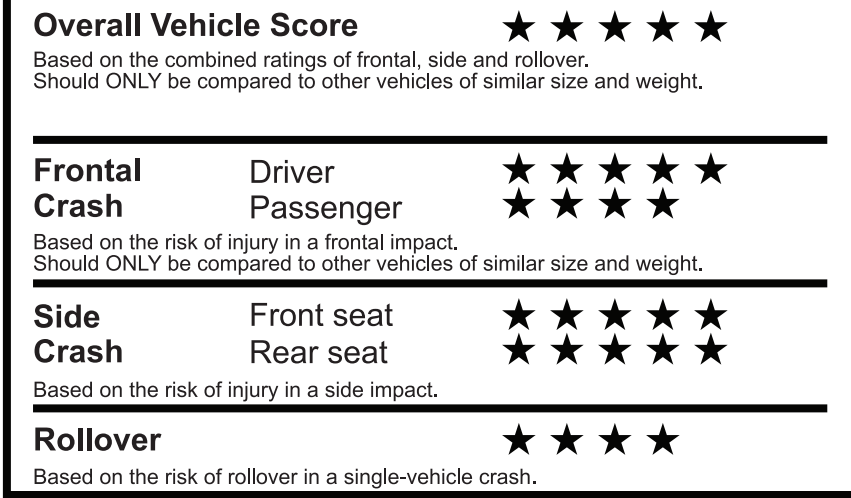

GOVERNMENT 5-STAR SAFETY RATINGS

Star ratings range from 1 to 5 stars (★★★★★), with 5 being the highest. Source: National Highway Traffic Safety Administration (NHTSA). www.safercar.gov or 1-888-327-4236

THE LINCOLN WAY™ APP
Your Dashboard of Services & Features

1. Download the Lincoln Way app* and you can:
2. Remotely start, lock and unlock your vehicle
   - Locate your vehicle and check approximate fuel range
   - Receive vehicle health alerts

The Lincoln Connect™ modem is active and sending vehicle data (e.g., diagnostics) to Lincoln. See in-vehicle Settings for connectivity options.

Lincoln Protect®

Insist on Lincoln Protect! The only extended service plan fully backed by Lincoln and honored at every Lincoln dealership in the U.S., Canada and Mexico. See your Lincoln dealer or visit www.LincolnOwner.com

LINCOLN AUTOMOTIVE FINANCIAL SERVICES
Get approved online at www.lincolnaf.com

RAMP ONE	CA37	CONVOY	TOTAL MSRP $58,490.00
RAMP TWO	ITEM #: 63-5005 O/T 2		
This label is affixed pursuant to the Federal Automobile Information Disclosure Act. Gasoline, License, and Title Fees, State and Local taxes are not included. Dealer installed options or accessories are not included unless listed above.			TE273 N RD82X 630 000233 05 27 26

Scan The QR Code to get more details about this vehicle

WARNING: Operating, servicing and maintaining a passenger vehicle, pickup truck, van, or off-road vehicle can expose you to chemicals including engine exhaust, carbon monoxide, phthalates, and lead, which are known to the State of California to cause cancer and birth defects or other reproductive harm. To minimize exposure, avoid breathing exhaust, do not idle the engine except as necessary, service your vehicle in a well-ventilated area and wear gloves or wash your hands frequently when servicing your vehicle. For more information go to www.P65Warnings.ca.gov/passenger-vehicle.