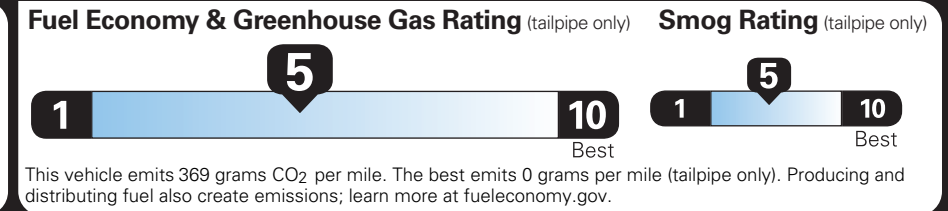

WARRANTY

- 4YR/50K MILE WARRANTY
- 4YR/50K PICKUPDELIVERY SVC
- 6YR/70K MI POWERTRAIN WARR

INCLUDED ON THIS VEHICLE

EQUIPMENT GROUP 101A
•CONN PKG: 4 YR INCL W/LNCN-AP

OPTIONAL EQUIPMENT/OTHER

2026 MODEL YEAR	
WHITE PLATINUM MET 3C	750.00
JET APPEARANCE PACKAGE	3,500.00
.20" BRT MCH ALUM W/PNTD PCKTS	
.P255/55R20 A/S TIRES	
18" MINI SPARE WHEEL AND TIRE	450.00
50 STATE EMISSIONS	NO CHARGE
BLUECRUISE EQUIP:4YRS INCL	NO CHARGE
FRONT LICENSE PLATE BRACKET	NO CHARGE

EPA DOT Fuel Economy and Environment

Gasoline Vehicle

You spend \$1,750 more in fuel costs over 5 years compared to the average new vehicle.

Annual fuel cost \$2,050

Actual results will vary for many reasons, including driving conditions and how you drive and maintain your vehicle. The average new vehicle gets 29 MPG and costs \$8,500 to fuel over 5 years. Cost estimates are based on 15,000 miles per year at \$3.30 per gallon. MPGe is miles per gasoline gallon equivalent. Vehicle emissions are a significant cause of climate change and smog.