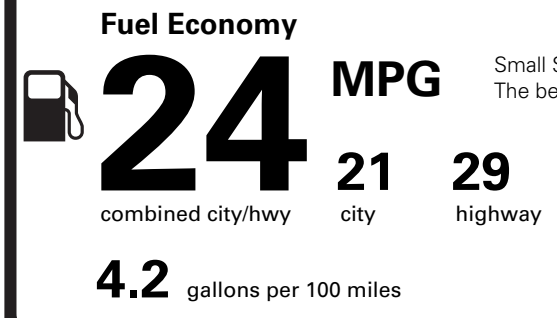

EPA DOT Fuel Economy and Environment

Gasoline Vehicle

You spend \$1,750 more in fuel costs over 5 years compared to the average new vehicle.

Annual fuel cost \$2,050

Actual results will vary for many reasons, including driving conditions and how you drive and maintain your vehicle. The average new vehicle gets 29 MPG and costs \$8,500 to fuel over 5 years. Cost estimates are based on 15,000 miles per year at \$3.30 per gallon. MPGe is miles per gasoline gallon equivalent. Vehicle emissions are a significant cause of climate change and smog.