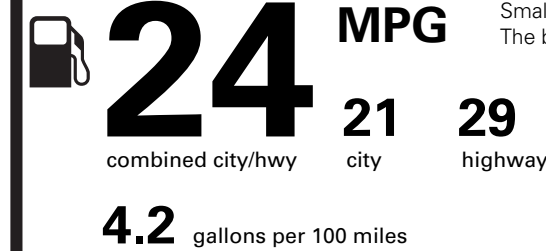

DEALER INSTALLED OPTIONS

- Trailer Tow Class I 1,415.00

PRICE INFORMATION

BASE PRICE	\$53,995.00
TOTAL OPTIONS/OTHER	8,615.00
TOTAL VEHICLE & OPTIONS/OTHER	62,610.00
DESTINATION & DELIVERY	1,995.00

EPA DOT Fuel Economy and Environment

Gasoline Vehicle

Fuel Economy

Small SUVs range from 14 to 125 MPG. The best vehicle rates 146 MPGe.

You spend **\$1,750**

more in fuel costs over 5 years compared to the average new vehicle.

Annual fuel cost **\$2,050**