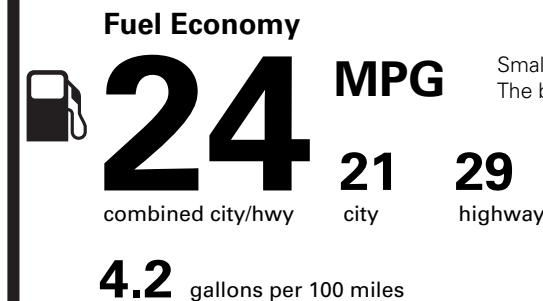

FUNCTIONAL

- 360 DEGREE CAMERA
- ADAPTIVE CRUISE CONTROL
- BLIS W/CROSS-TRAFFIC ALERT
- ELECTRIC PWR ASST STEERING
- INTELL ACCESS W/PUSH START
- LANE-KEEPING SYSTEM
- LINCOLN CONNECT™ -5G MODEM W/WIFI CAPABILITY
- LINCOLN CO-PILOT360@DR2.0
- LINCOLN DIG EXPERIENCE
- PHONE AS A KEY (PAAK)
- REAR PARKING SENSORS
- SECURICODE™ KEYLESS KEYPAD
- WIRELESS CHARGING PAD

SAFETY/SECURITY

- ADVANCETRAC™ WITH RSC
- AIRBAGS-DUAL-STAGE FRONT
- AIRBAGS-SIDE IMPACT/SAFETY CANOPY SIDE AIR CURTAINS
- AUTO HIGH BEAMS
- PERIMETER ALARM
- PERSONAL SAFETY SYSTEM™
- PRE-COLLISION ASSIST W/AEB
- SOS POST-CRASH ALERT SYS™
- TIRE PRESSURE MONITOR SYS

WARRANTY

- 4YR/50K MILE WARRANTY
- 4YR/50K PICKUPDELIVERY SVC
- 6YR/70K MI POWERTRAIN WARR

INCLUDED ON THIS VEHICLE

EQUIPMENT GROUP 101A
•CONN PKG: 4 YR INCL W/LNCN-AP

OPTIONAL EQUIPMENT/OTHER

2026 MODEL YEAR	
WHITE PLATINUM MET 3C	750.00
P255/55R20 A/S TIRES	
20" BRT MCH ALUM W/PNTD PCKTS	1,000.00
18" MINI SPARE WHEEL AND TIRE	450.00
SMILE STATE DISCOUNT	- 500.00
50 STATE EMISSIONS	NO CHARGE
BLUECRUISE EQUIP:4YRS INCL	NO CHARGE
FRONT LICENSE PLATE BRACKET	NO CHARGE

PRICE INFORMATION

BASE PRICE	$53,995.00
TOTAL OPTIONS/OTHER	1,700.00
TOTAL VEHICLE & OPTIONS/OTHER	55,695.00
DESTINATION & DELIVERY	1,995.00

EPA DOT Fuel Economy and Environment

Gasoline Vehicle