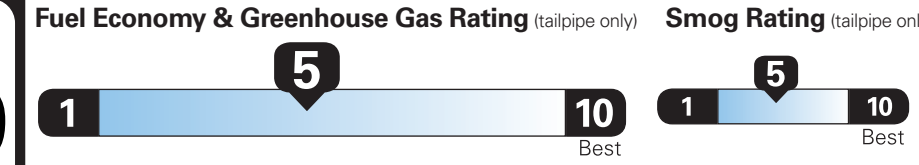

You spend **$1,750** more in fuel costs over 5 years compared to the average new vehicle.

Annual fuel cost **$2,050**