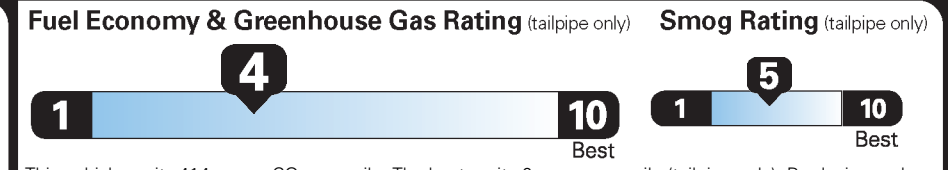

EPA DOT Fuel Economy and Environment

Gasoline Vehicle

You spend \$2,000 more in fuel costs over 5 years compared to the average new vehicle.

Annual fuel cost \$1,800

This vehicle emits 414 grams CO₂ per mile. The best emits 0 grams per mile (tailpipe only). Producing and distributing fuel also create emissions; learn more at fuelconomy.gov.