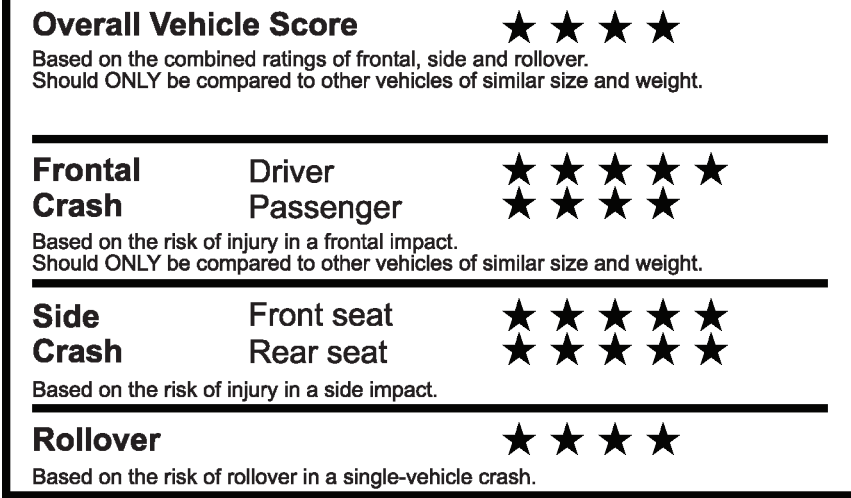

GOVERNMENT 5-STAR SAFETY RATINGS

Star ratings range from 1 to 5 stars (★★★★★), with 5 being the highest. Source: National Highway Traffic Safety Administration (NHTSA). www.safercar.gov or 1-888-327-4236

5LMCJ3D91KUL07752

WARNING: Operating, servicing and maintaining a passenger vehicle, pickup truck, van, or off-road vehicle can expose you to chemicals including engine exhaust, carbon monoxide, phthalates, and lead, which are known to the State of California to cause cancer and birth defects or other reproductive harm. To minimize exposure, avoid breathing exhaust, do not idle the engine except as necessary, service your vehicle in a well-ventilated area and wear gloves or wash your hands frequently when servicing your vehicle. For more information go to www.P65Warnings.ca.gov/passenger-vehicle.