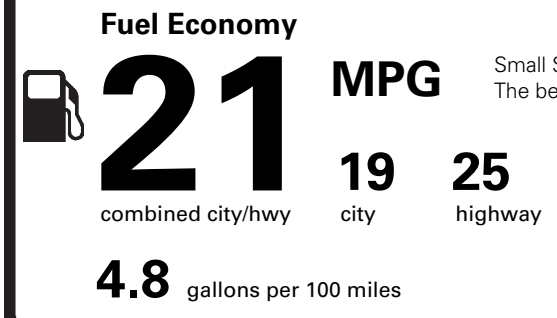

SAFETY/SECURITY

- ADVANCETRAC WITH RSC
- AIR BAG - DRIVER KNEE
- AIRBAGS - SIDE IMPACT / CURTAINS
- DUAL STAGE FRONT AIRBAGS
- PASSIVE ANTI-THEFT SECURILOCK SYSTEM
- PERIMETER ALARM
- SOS POST CRASH SYSTEM

WARRANTY

- 4YR/50K MILE WARRANTY
- 4YR/50K PICKUPDELIVERY SVC
- 6YR/70K MI POWERTRAIN WARR

INCLUDED ON THIS VEHICLE

EQUIPMENT GROUP 300A

OPTIONAL EQUIPMENT/OTHER

- .235/50R18 97V RATED TIRES
- 18" BRIGHT MACHINED WHEELS
- MKC CLIMATE PACKAGE
- .HEATED STEERING WHEEL

(MSRP)

605.00

PRICE INFORMATION

BASE PRICE	$43,035.00
TOTAL OPTIONS/OTHER	605.00
TOTAL VEHICLE & OPTIONS/OTHER	43640.00
DESTINATION & DELIVERY	925.00

(MSRP)

TOTAL MSRP $44,565.00

RAIL

ITEM #: 18-S000 O/T 2

LINCOLN AUTOMOTIVE FINANCIAL SERVICES
Whether you decide to lease or finance your vehicle, you'll find the choices that are right for you. See your Lincoln Dealer for details or visit www.lincolnafs.com.

M785 D 6D A6 915 001413 09 14 18

This label is affixed pursuant to the Federal Automobile Information Disclosure Act. Gasoline, License, and Title Fees, State and Local taxes are not included. Dealer installed options or accessories are not included unless listed above.

EPA DOT Fuel Economy and Environment

Gasoline Vehicle