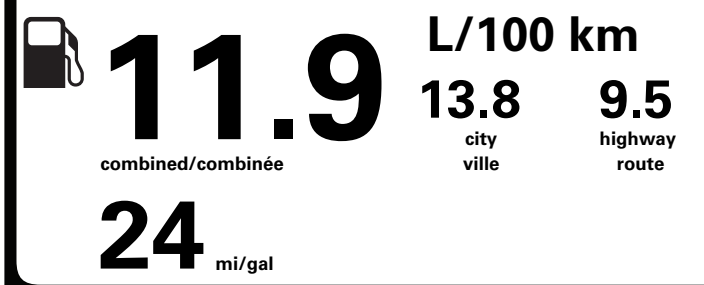

SAFETY/SECURITY

- 4 WHEEL ANTI-LOCK BRAKES
- ADVANCETRAC™ W/ ROLL STABILITY CONTROL
- AIR BAGS, SIDE
- LATCH CHILD RESTRAINT SYS
- PASSIVE ANTI-THEFT SYSTEM
- PERIMETER ANTI-THEFT
- SOS POST CRASH ALERT SYST
- TIRE PRESSURE MONITOR SYS

WARRANTY

- 4 YR/80,000 KM BASIC
- 6YR/110 000KM POWERTRAIN WARRANTY
- ROADSIDE ASSISTANCE 24HRS

INCLUDED ON THIS VEHICLE (MSRP)*

EQUIPMENT GROUP 201A

- LUXURY PACKAGE
- PERF POS 30-WAY ACT MOT SEATS
- REVEL ULTIMA 3D AUDIO-28SPK
- HTD/VNT DRV/PASS/2R O/B STS
- ILLUMINATION PACKAGE
- ILLUMINATED LINCOLN STAR
- ADAPTIVE PIXEL LED HDLMPS
- 22" BMA W/MAGNETIC PNTD PKTS
- P275/40R22 107 W-RATED TIRES
- 18" MINI SPARE WHEEL STEEL

8,650.00

OPTIONAL EQUIPMENT/OTHER

- 2026 MODEL YEAR
- FEDERAL EXCISE TAX 100.00
- PRISTINE WHITE MET 3C 950.00
- P275/40R22 107 W-RATED TIRES
- ENGINE BLOCK HEATER 550.00
- 50 STATE EMISSIONS NO CHARGE
- BLUECRUISE EQUIP: 4 YEAR INCL
- CONN PKG: 4 YR INCL W/LNCN-APP
- 22" HI-GLOSS EBONY WHL
- FULL REAR CONSOLE 725.00
- JET APPEARANCE PACKAGE 3,500.00

PRICE INFORMATION (MSRP)*

BASE PRICE	$80,500.00
TOTAL OPTIONS/OTHER	14,475.00
TOTAL VEHICLE & OPTIONS/OTHER	94,975.00
DESTINATION & DELIVERY	2,595.00

"THIS VEH. NOT INTENDED FOR SALE OR REGISTRATION IN US" RETAIL PRICES EXCLUDE GST/HST

Canada **ENERGUIDE** Gasoline Vehicle / Véhicule à essence

Fuel Consumption / Consommation de carburant