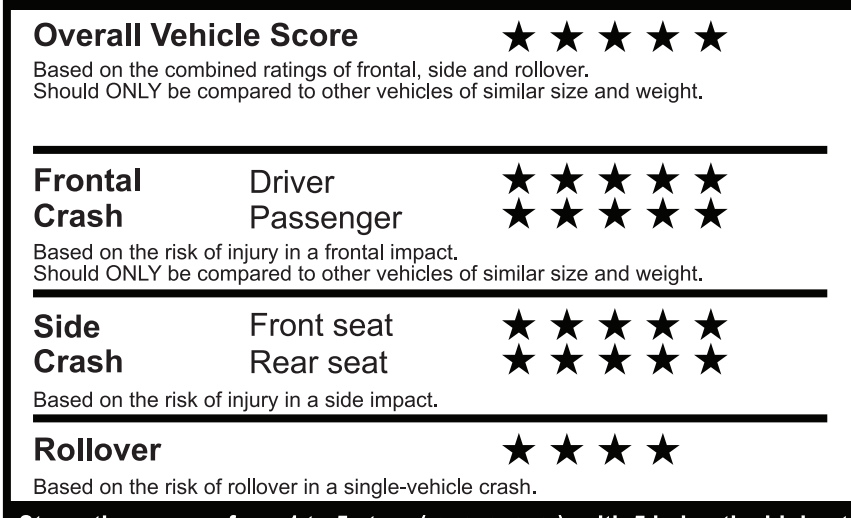

PRICE INFORMATION

BASE PRICE	\$69,230.00
TOTAL OPTIONS/OTHER	2,480.00
TOTAL VEHICLE & OPTIONS/OTHER	71,710.00
DESTINATION & DELIVERY	1,695.00

EPA DOT Fuel Economy and Environment

Gasoline Vehicle

You spend \$4,000 more in fuel costs over 5 years compared to the average new vehicle.

fueleconomy.gov

Calculate personalized estimates and compare vehicles

GOVERNMENT 5-STAR SAFETY RATINGS

Star ratings range from 1 to 5 stars (★★★★★), with 5 being the highest. Source: National Highway Traffic Safety Administration (NHTSA). www.safercar.gov or 1-888-327-4236