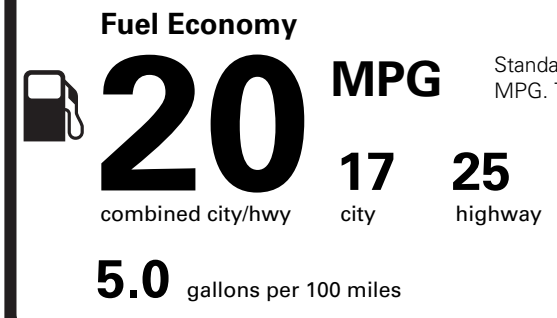

VEHICLE DESCRIPTION

LINCOLN AVIATOR

TG L19052

2026 AWD RESERVE I
119" WHEELBASE
TWIN-TURBOCHARGED 3.0L V6
10-SPEED AUTO TRANSMISSION

EXTERIOR
INFINITE BLACK MET CC
INTERIOR
MED LIGHT SPCE GRAY LTHR SU

STANDARD EQUIPMENT INCLUDED AT NO EXTRA CHARGE

INCLUDED ON THIS VEHICLE

(MSRP)

EQUIPMENT GROUP 200A

- HEAD-UP DISPLAY
- AUTO AIR REFRESH

OPTIONAL EQUIPMENT/OTHER

- .21" BMA W/DK ALY PTD PKTS WHL .P275/45R21 A/S TIRES
50 STATE EMISSIONS
NO CHARGE
- BLUECRUISE EQUIP: 4 YEAR INCL CONN PKG: 4 YR INCL W/LNCN-APP TIRE INFLATOR AND SEALANT KIT ILLUMINATION PACKAGE
2,000.00
- ILLUMINATED LINCOLN STAR .ADAPTIVE PIXEL LED HDLMPS
480.00
- FULL REAR CONSOLE
NO CHARGE
- FRONT LICENSE PLATE BRACKET
NO CHARGE

PRICE INFORMATION

BASE PRICE	\$69,230.00
TOTAL OPTIONS/OTHER	2,480.00
TOTAL VEHICLE & OPTIONS/OTHER	71,710.00
DESTINATION & DELIVERY	1,695.00

EPA DOT Fuel Economy and Environment

Gasoline Vehicle

You spend \$4,000 more in fuel costs over 5 years compared to the average new vehicle.

Annual fuel cost \$2,500

Actual results will vary for many reasons, including driving conditions and how you drive and maintain your vehicle. The average new vehicle gets 29 MPG and costs \$8,500 to fuel over 5 years. Cost estimates are based on 15,000 miles per year at \$3.30 per gallon. MPGe is miles per gasoline gallon equivalent. Vehicle emissions are a significant cause of climate change and smog.