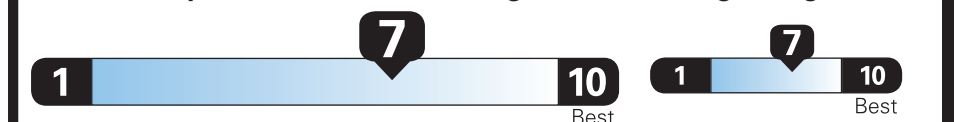

Fuel Economy & Greenhouse Gas Rating (tailpipe only) Smog Rating (tailpipe only)

This vehicle emits 248 grams CO₂ per mile. The best emits 0 grams per mile (tailpipe only). Producing and distributing fuel also create emissions; learn more at fueleconomy.gov.

Actual results will vary for many reasons, including driving conditions and how you drive and maintain your vehicle. The average new vehicle gets 29 MPG and costs $8,500 to fuel over 5 years. Cost estimates are based on 15,000 miles per year at $3.30 per gallon. MPGe is miles per gasoline gallon equivalent. Vehicle emissions are a significant cause of climate change and smog.

fueleconomy.gov

Calculate personalized estimates and compare vehicles

GOVERNMENT 5-STAR SAFETY RATINGS

Overall Vehicle Score

Not Rated

Based on the combined ratings of frontal, side and rollover. Should ONLY be compared to other vehicles of similar size and weight.

Frontal Crash	Driver Passenger	★★★★★

Based on the risk of injury in a frontal impact. Should ONLY be compared to other vehicles of similar size and weight.

Side Crash	Front seat Rear seat	Not Rated Not Rated

Based on the risk of injury in a side impact.

Rollover	★★★★

Based on the risk of rollover in a single-vehicle crash.

Star ratings range from 1 to 5 stars (★★★★★), with 5 being the highest.

Source: National Highway Traffic Safety Administration (NHTSA).

www.safercar.gov or 1-888-327-4236

3FTTW8S31TRA59998

WARNING: Operating, servicing and maintaining a passenger vehicle, pickup truck, van, or off-road vehicle can expose you to chemicals including engine exhaust, carbon monoxide, phthalates, and lead, which are known to the State of California to cause cancer and birth defects or other reproductive harm. To minimize exposure, avoid breathing exhaust, do not idle the engine except as necessary, service your vehicle in a well-ventilated area and wear gloves or wash your hands frequently when servicing your vehicle. For more information go to www.P65Warnings.ca.gov/passenger-vehicle.

FordPass Connect™

Download the FordPass™ app* and you can:

Access Vehicle Control Features

- Remotely start, lock and unlock your vehicle.
- Locate your vehicle and check approximate fuel range.
- Receive vehicle health alerts.

Activate 4G LTE Wi-Fi Hotspot

- New vehicles include a 3-month or 3GB data (whichever comes first) Wi-Fi trial.
- Connect up to ten Wi-Fi-equipped devices.

The FordPass Connect™ modem is active and sending vehicle data (e.g., diagnostics) to Ford. See in-vehicle Settings for connectivity options.

Ford Protect®

Insist on Ford Protect! The only extended service plan fully backed by Ford and honored at every Ford dealership in the U.S., Canada and Mexico. See your Ford dealer or visit www.FordOwner.com.

Ford Credit

Get Prequalified now at www.ford.com/finance

RAMP ONE	CONVOY
CB2M	ITEM #:
RAMP TWO	44-B80D O/T 1

TOTAL MSRP $43,730.00

Scan The QR Code to get more details about this vehicle