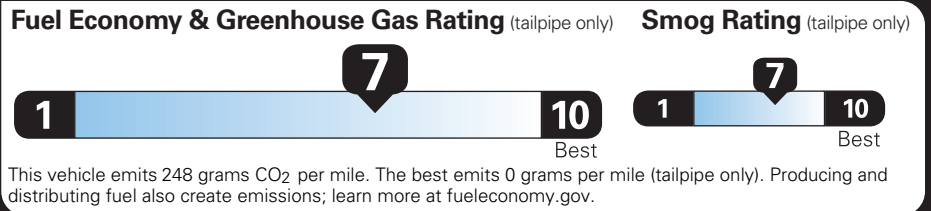

TOTAL MSRP \$43,670.00

Scan The QR Code to get more details about this vehicle

TE061 N RB 2X 630 013244 05 06 26

EPA DOT Fuel Economy and Environment

Gasoline Vehicle

Fuel Economy

36 MPG combined city/hwy

39 city 32 highway

2.8 gallons per 100 miles

Small Pickup Trucks range from 20 to 38 MPG. The best vehicle rates 146 MPGe.

You save **\$1,500** in fuel costs over 5 years compared to the average new vehicle.

Annual fuel cost **\$1,400**