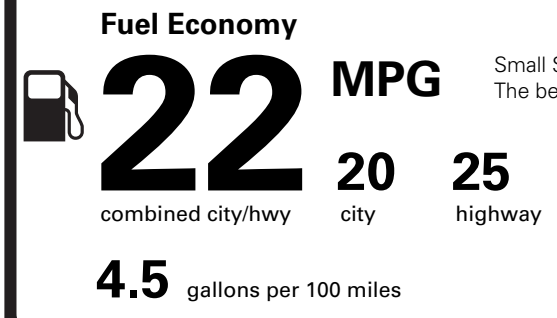

WARRANTY

- 4YR/50K MILE WARRANTY
  • 4YR/50K PICKUPDELIVERY SVC
  • 6YR/70K MI POWERTRAIN WARR

INCLUDED ON THIS VEHICLE

- LINCOLN CO-PILOT360 1.0 PLUS
  • ENHANCED ACTIVE PARK ASSIST
  • 360-DEGREE CAMERA
  • PHONE AS A KEY
  • ACC W/LANE CENTERING ASSIST

(MSRP)

4,785.00

OPTIONAL EQUIPMENT/OTHER

- 2022 MODEL YEAR CERAMIC PEARL MET 3C .20" PRM PNT/BRT MCH ALUM WHL P245/50R20 A/S BSW TIRES 50 STATE EMISSIONS 18" MINI SPARE WHEEL W/TIRE FRONT LICENSE PLATE BRACKET

NO CHARGE 150.00 NO CHARGE

750.00

PRICE INFORMATION

BASE PRICE $53,000.00 TOTAL OPTIONS/OTHER 5,685.00

TOTAL VEHICLE & OPTIONS/OTHER 58,685.00 DESTINATION & DELIVERY 1,195.00

TOTAL BEFORE DISCOUNTS 59,880.00

EQUIPMENT GROUP SAVINGS - - 250.00

TOTAL MSRP $59,630.00

Table with columns for RAMP ONE (RA84), RAMP TWO, and RAIL (ITEM #: 51-7481 O/T 2)

LINCOLN AUTOMOTIVE FINANCIAL SERVICES Whether you decide to lease or finance your vehicle, you'll find the choices that are right for you.

This label is affixed pursuant to the Federal Automobile Information Disclosure Act. Gasoline, License, and Title Fees, State and Local taxes are not included.

NF151 N RD 2X 245 000403 06 15 22

EPA DOT Fuel Economy and Environment

Gasoline Vehicle

Small SUVs range from 14 to 129 MPG. The best vehicle rates 142 MPGe.

You spend $1,500 more in fuel costs over 5 years compared to the average new vehicle.

Annual fuel cost $1,600