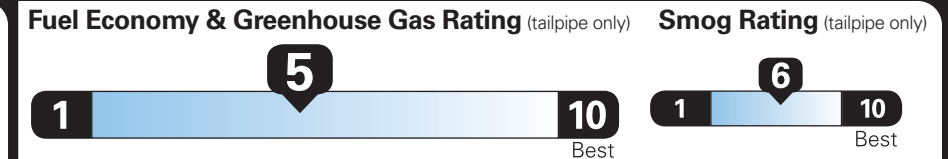

EQUIPMENT GROUP SAVINGS - - 250.00

TOTAL MSRP \$59,630.00

Table with columns for RAMP ONE (RA84), RAMP TWO, and RAIL (ITEM #: 51-7481 O/T 2)

LINCOLN AUTOMOTIVE FINANCIAL SERVICES Whether you decide to lease or finance your vehicle, you'll find the choices that are right for you.

Gasoline Vehicle

Small SUVs range from 14 to 129 MPG. The best vehicle rates 142 MPGe.

You spend \$1,500 more in fuel costs over 5 years compared to the average new vehicle.

Annual fuel cost \$1,600

This vehicle emits 404 grams CO2 per mile. The best emits 0 grams per mile (tailpipe only). Producing and distributing fuel also create emissions; learn more at fueleconomy.gov.