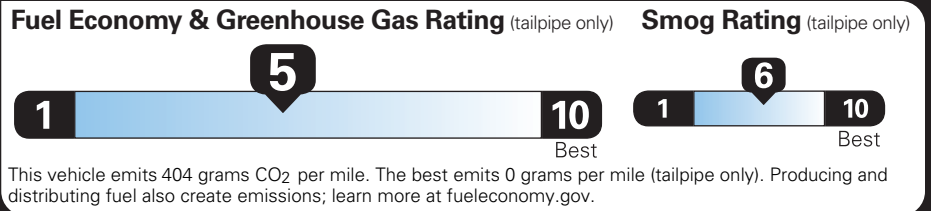

EPA DOT Fuel Economy and Environment

Gasoline Vehicle

Fuel Economy: 22 MPG combined city/hwy, 20 city, 25 highway. 4.5 gallons per 100 miles.

You spend $2,000 more in fuel costs over 5 years compared to the average new vehicle.

Annual fuel cost $2,000

Actual results will vary for many reasons, including driving conditions and how you drive and maintain your vehicle.

fueleconomy.gov

Calculate personalized estimates and compare vehicles

GOVERNMENT 5-STAR SAFETY RATINGS

Overall Vehicle Score ★★★★★. Frontal Crash ★★★★★, Driver Passenger ★★★★★, Side Crash ★★★★★, Rollover ★★★★★.

THE LINCOLN WAY™ APP

Your Dashboard of Services & Features. Download the Lincoln Way app* and you can: Remotely start, lock and unlock your vehicle, etc.

Table with 2 columns: Equipment Name, (MSRP). Includes RAMP ONE RC44, RAMP TWO, RAIL, etc.

TOTAL MSRP $57,285.00

LINCOLN AUTOMOTIVE FINANCIAL SERVICES. Whether you decide to lease or finance your vehicle, you'll find the choices that are right for you.

SPECIAL ORDER PB231 N RD 2X 325 000084 02 23 23