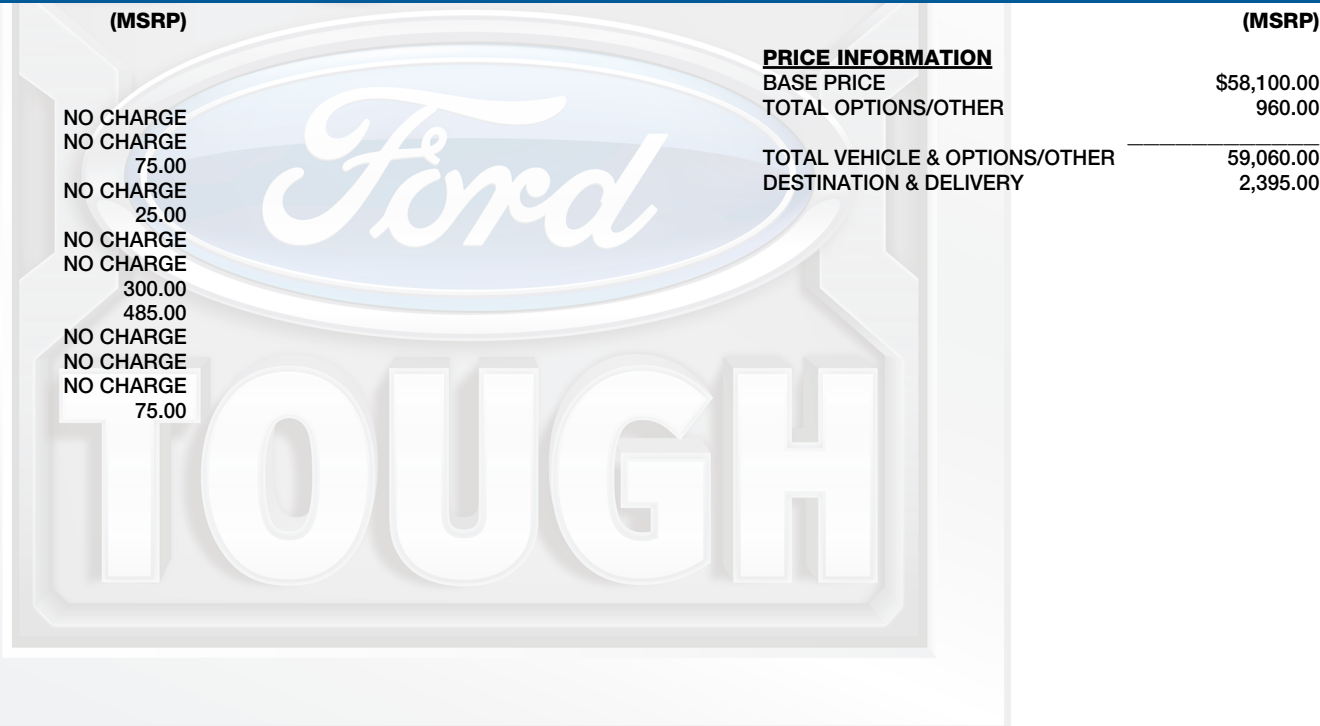

SAFETY/SECURITY

- ADVANCETRAC™ WITH RSC®
- AIRBAGS 3 FRONT, SIDE AND SAFETY CANOPY® SYSTEM
- BRAKES - 4WHEEL DISC W/ABS
- ELCTR STABILITY/TRACTN CTL
- PASSIVE ANTI-THEFT SYSTEM
- PRE-COLLISION ASSIST W/AEB
- REAR HIGH MOUNT STOP LAMP
- SECURILOCK® ANTI-THEFT SYS
- SOS POST-CRASH ALERT SYSTM
- TIRE PRESSURE MONIT SYS

WARRANTY

- 3YR/36,000 BUMPER / BUMPER
- 5YR/60,000 POWERTRAIN
- 5YR/60,000 ROADSIDE ASSIST

INCLUDED ON THIS VEHICLE

OPTIONAL EQUIPMENT/OTHER

- PREFERRED EQUIPMENT PKG.101A
- 205/75R16C BSW ALL-SEASON
- 3.73 LIMITED SLIP AXLE
- REAR COMPARTMENT LIGHTING
- FRONT LICENSE PLATE BRACKET
- TIE DOWN CARGO HOOKS
- 11000# GVWR PACKAGE
- 50 STATE EMISSIONS
- SPARE TIRE AND WHEEL
- HD TRAILER TOW PACKAGE
- TIRE MOBILITY KIT DELETE
- CONN PKG: 1 YR INCL W/FORD APP
- DRW - SILVER STEEL W/ LUGS
- 2 ADDITIONAL KEYS

(MSRP)

- NO CHARGE
- NO CHARGE
- 75.00
- NO CHARGE
- 25.00
- NO CHARGE
- NO CHARGE
- 300.00
- 485.00
- NO CHARGE
- NO CHARGE
- NO CHARGE
- 75.00

PRICE INFORMATION

BASE PRICE	$58,100.00
TOTAL OPTIONS/OTHER	960.00
TOTAL VEHICLE & OPTIONS/OTHER	59,060.00
DESTINATION & DELIVERY	2,395.00

(MSRP)

RAMP ONE	
CM5A	
RAMP TWO	
	CONVOY
ITEM #:	71-4118 O/T 2

TOTAL MSRP $61,455.00

Scan The QR Code to get more details about this vehicle

This label is affixed pursuant to the Federal Automobile Information Disclosure Act. Gasoline, License, and Title Fees, State and Local taxes are not included. Dealer installed options or accessories are not included unless listed above.

TC241 N RB 2X 645 005584 03 24 26

California Air Resources Board

Gasoline Vehicle

Environmental Performance

These ratings are not directly comparable to the U.S. EPA/DOT light-duty vehicle label ratings. For information on how to compare, please see www.arb.ca.gov/ep_label.

Protect the environment. Choose vehicles with **higher ratings**:

Greenhouse Gas Rating (tailpipe only)

Smog Rating (tailpipe only)

Vehicle emissions are a primary contributor to climate change and smog. Ratings are determined by the California Air Resources Board based on this vehicle's measured emissions.

FordPass Connect™

Download the FordPass™ app* and you can:

- **Access Vehicle Control Features**
  - Remotely start, lock and unlock your vehicle.
  - Locate your vehicle and check approximate fuel range.
  - Receive vehicle health alerts.
- **Activate 4G LTE Wi-Fi Hotspot**
  - New vehicles include a 3-month or 3GB data (whichever comes first) Wi-Fi trial.
  - Connect up to ten Wi-Fi-equipped devices.

The FordPass Connect™ modem is active and sending vehicle data (e.g., diagnostics) to Ford. See in-vehicle Settings for connectivity options.

Insist on Ford Protect! The only extended service plan fully backed by Ford and honored at every Ford dealership in the U.S., Canada and Mexico. See your Ford dealer or visit www.FordOwner.com.

Get Prequalified now at www.ford.com/finance

WARNING: Operating, servicing and maintaining a passenger vehicle, pickup truck, van, or off-road vehicle can expose you to chemicals including engine exhaust, carbon monoxide, phthalates, and lead, which are known to the State of California to cause cancer and birth defects or other reproductive harm. To minimize exposure, avoid breathing exhaust, do not idle the engine except as necessary, service your vehicle in a well-ventilated area and wear gloves or wash your hands frequently when servicing your vehicle. For more information go to www.P65Warnings.ca.gov/passenger-vehicle.