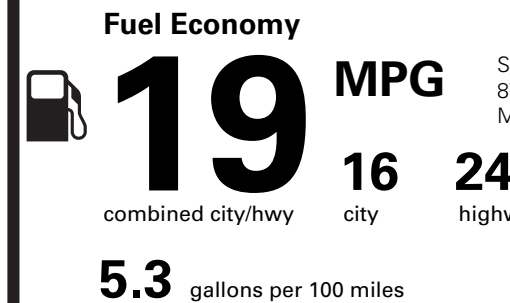

SAFETY/SECURITY

- ADVANCETRAC™ WITH RSC®, AIRBAGS - FRONT SEAT MOUNTED SIDE IMPACT, AIRBAGS - SAFETY CANOPY®, CTR HIGH MOUNT STOP LAMP, PERIMETER ALARM, SECURE PKG 1 YR INCLUDED, SOS POST-CRASH ALERT SYSTM™, TIRE PRESSURE MONIT SYS

WARRANTY

- 3YR/36,000 BUMPER / BUMPER, 5YR/60,000 POWERTRAIN, 5YR/60,000 ROADSIDE ASSIST, 8YR/100,000 HYBRID BATTERY

INCLUDED ON THIS VEHICLE

EQUIPMENT GROUP 101A

- XL SERIES

OPTIONAL EQUIPMENT/OTHER

- 4017-685T01/01/25 WG535Y .17" SILVER STEEL WHEELS, 5.0L V8 ENGINE, 265/70R 17 BSW ALL-TERRAIN, 3.73 ELECTRONIC LOCK RR AXLE, 7000# GVWR PACKAGE, FRONT LICENSE PLATE BRACKET, BLACK PLATFORM RUNNING BOARDS, 50 STATE EMISSIONS, EXTENDED RANGE 36GAL FUEL TANK, CONN PKG: 1 YR INCL W/FORD APP, BACKUP ALARM SYSTEM, VINYL 40/20/40 FRONT SEAT

(MSRP)

2,340.00

NO CHARGE

NO CHARGE

250.00

NO CHARGE

230.00

NO CHARGE

PRICE INFORMATION

Table with 2 columns: Description, (MSRP). Rows include BASE PRICE ($42,305.00), TOTAL OPTIONS/OTHER (2,820.00), TOTAL VEHICLE & OPTIONS/OTHER (45,125.00), DESTINATION & DELIVERY (2,795.00).

EPA DOT

Fuel Economy and Environment

Gasoline Vehicle

Standard Pickup Trucks range from 12 to 87 MPG. The best vehicle rates 146 MPGe.

You spend $4,500

more in fuel costs over 5 years compared to the average new vehicle.

Annual fuel cost $2,600