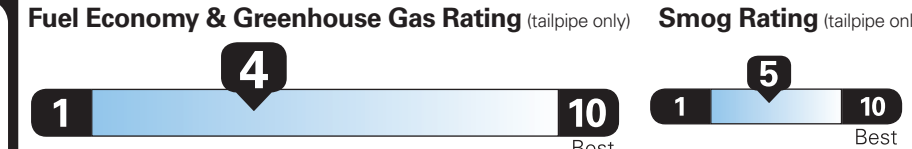

This vehicle emits 472 grams CO2 per mile. The best emits 0 grams per mile (tailpipe only). Producing and distributing fuel also create emissions; learn more at fueleconomy.gov.

Actual results will vary for many reasons, including driving conditions and how you drive and maintain your vehicle. The average new vehicle gets 29 MPG and costs $8,500 to fuel over 5 years. Cost estimates are based on 15,000 miles per year at $3.30 per gallon. MPGe is miles per gasoline gallon equivalent. Vehicle emissions are a significant cause of climate change and smog.

fueleconomy.gov

Calculate personalized estimates and compare vehicles

Smartphone QR Code

GOVERNMENT 5-STAR SAFETY RATINGS

Overall Vehicle Score ★★★★★

Based on the combined ratings of frontal, side and rollover. Should ONLY be compared to other vehicles of similar size and weight.

Frontal Crash Driver Passenger ★★★★★

Based on the risk of injury in a frontal impact. Should ONLY be compared to other vehicles of similar size and weight.

Side Crash Front seat Rear seat ★★★★★ Not Rated

Based on the risk of injury in a side impact.

Rollover ★★★★★

Based on the risk of rollover in a single-vehicle crash.

Star ratings range from 1 to 5 stars (★★★★★), with 5 being the highest. Source: National Highway Traffic Safety Administration (NHTSA). www.safercar.gov or 1-888-327-4236