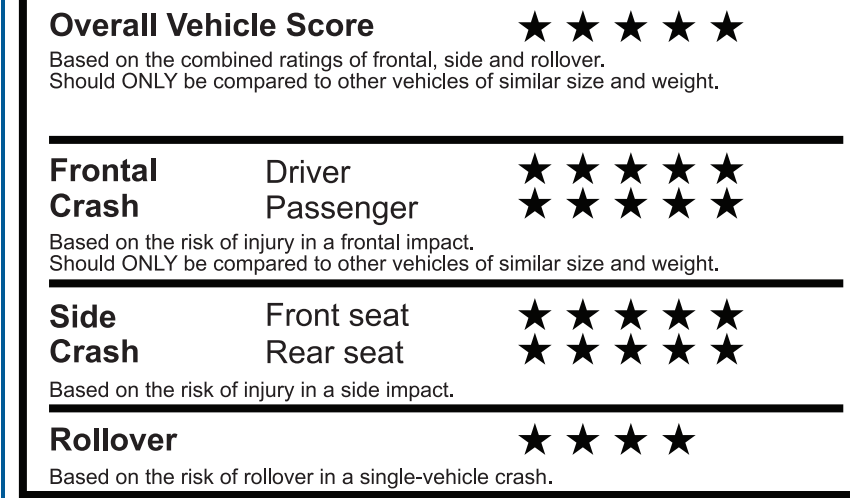

TOTAL VEHICLE & OPTIONS/OTHER 87,645.00
DESTINATION & DELIVERY 2,795.00

OPTIONAL EQUIPMENT/OTHER

- 2026 MODEL YEAR
- ANTIMATTER BLUE METALLIC 395.00
- 3.5L POWERBOOST FULL HYBRID 1,340.00
- HYBRID ELEC 10-SPD AUTO TRN NO CHARGE
- 275/60R20 BSW ALL-TERRAIN NO CHARGE
- 3.73 ELECTRONIC LOCK RR AXLE NO CHARGE
- 7400# GVWR PACKAGE NO CHARGE
- FRONT LICENSE PLATE BRACKET NO CHARGE
- 50 STATE EMISSIONS NO CHARGE
- TWIN PANEL MOONROOF 1,495.00
- FLOOR LINER - TRAY STYLE NO CHARGE
- PRO POWER ONBOARD - 7.2KW
- BLUECRUISE EQUIP: 1YR+90D PLAN 1,320.00
- FX4 OFF-ROAD PACKAGE
- .SKID PLATES
- PRO ACCESS TAILGATE NO CHARGE
- 20" PAINTED GLOSS EBONY BLACK STANDARD FUEL TANK
- RETRACTABLE REAR CENTER STEP 430.00
- SECURICODE KEYLESS-KEYPAD 455.00
- CONN PKG: 1 YR INCL W/FORD APP
- LED TAIL LAMP
- AMBIENT LIGHTING
- TONNEAU COVER-RETRACTABLE*ACCY 2,250.00
- WHEEL WELL LINER 180.00
- BEDLINER-TOUGHBED SPRAYIN*ACCY 625.00

fueleconomy.gov

Calculate personalized estimates and compare vehicles

GOVERNMENT 5-STAR SAFETY RATINGS

Star ratings range from 1 to 5 stars (★★★★★), with 5 being the highest. Source: National Highway Traffic Safety Administration (NHTSA). www.safercar.gov or 1-888-327-4236