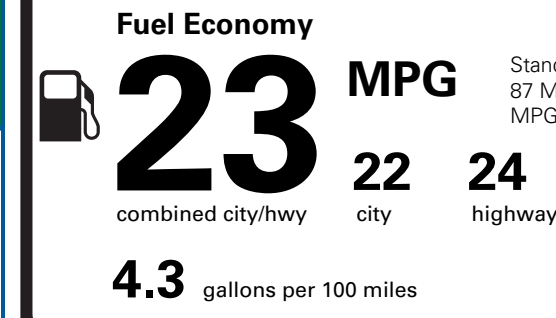

(MSRP)

6,395.00

(MSRP)

160.00

DEALER INSTALLED OPTIONS

- Window Air Deflector ü Side

PRICE INFORMATION

BASE PRICE \$72,600.00
TOTAL OPTIONS/OTHER 15,045.00

TOTAL VEHICLE & OPTIONS/OTHER 87,645.00
DESTINATION & DELIVERY 2,795.00

OPTIONAL EQUIPMENT/OTHER

- 2026 MODEL YEAR
- ANTIMATTER BLUE METALLIC 395.00
- 3.5L POWERBOOST FULL HYBRID 1,340.00
- HYBRID ELEC 10-SPD AUTO TRN NO CHARGE
- 275/60R20 BSW ALL-TERRAIN NO CHARGE
- 3.73 ELECTRONIC LOCK RR AXLE NO CHARGE
- 7400# GVWR PACKAGE NO CHARGE
- FRONT LICENSE PLATE BRACKET NO CHARGE
- 50 STATE EMISSIONS NO CHARGE
- TWIN PANEL MOONROOF 1,495.00
- FLOOR LINER - TRAY STYLE NO CHARGE
- PRO POWER ONBOARD - 7.2KW
- BLUECRUISE EQUIP: 1YR+90D PLAN 1,320.00
- FX4 OFF-ROAD PACKAGE
- .SKID PLATES
- PRO ACCESS TAILGATE NO CHARGE
- 20" PAINTED GLOSS EBONY BLACK STANDARD FUEL TANK
- RETRACTABLE REAR CENTER STEP 430.00
- SECURICODE KEYLESS-KEYPAD 455.00
- CONN PKG: 1 YR INCL W/FORD APP
- LED TAIL LAMP
- AMBIENT LIGHTING
- TONNEAU COVER-RETRACTABLE*ACCY 2,250.00
- WHEEL WELL LINER 180.00
- BEDLINER-TOUGHBED SPRAYIN*ACCY 625.00

EPA DOT Fuel Economy and Environment

Gasoline Vehicle

You spend \$2,250 more in fuel costs over 5 years compared to the average new vehicle.

Annual fuel cost \$2,150

Actual results will vary for many reasons, including driving conditions and how you drive and maintain your vehicle. The average new vehicle gets 29 MPG and costs \$8,500 to fuel over 5 years. Cost estimates are based on 15,000 miles per year at \$3.30 per gallon. MPGe is miles per gasoline gallon equivalent. Vehicle emissions are a significant cause of climate change and smog.