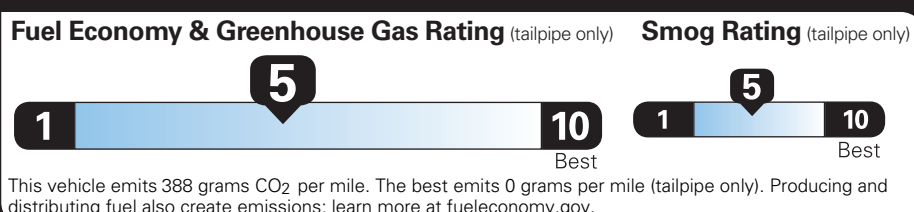

TOTAL VEHICLE & OPTIONS/OTHER 87,645.00
DESTINATION & DELIVERY 2,795.00

OPTIONAL EQUIPMENT/OTHER

- 2026 MODEL YEAR
- ANTIMATTER BLUE METALLIC 395.00
- 3.5L POWERBOOST FULL HYBRID 1,340.00
- HYBRID ELEC 10-SPD AUTO TRN NO CHARGE
- 275/60R20 BSW ALL-TERRAIN NO CHARGE
- 3.73 ELECTRONIC LOCK RR AXLE NO CHARGE
- 7400# GVWR PACKAGE NO CHARGE
- FRONT LICENSE PLATE BRACKET NO CHARGE
- 50 STATE EMISSIONS NO CHARGE
- TWIN PANEL MOONROOF 1,495.00
- FLOOR LINER - TRAY STYLE NO CHARGE
- PRO POWER ONBOARD - 7.2KW
- BLUECRUISE EQUIP: 1YR+90D PLAN 1,320.00
- FX4 OFF-ROAD PACKAGE
- .SKID PLATES
- PRO ACCESS TAILGATE NO CHARGE
- 20" PAINTED GLOSS EBONY BLACK STANDARD FUEL TANK
- RETRACTABLE REAR CENTER STEP 430.00
- SECURICODE KEYLESS-KEYPAD 455.00
- CONN PKG: 1 YR INCL W/FORD APP
- LED TAIL LAMP
- AMBIENT LIGHTING
- TONNEAU COVER-RETRACTABLE*ACCY 2,250.00
- WHEEL WELL LINER 180.00
- BEDLINER-TOUGHBED SPRAYIN*ACCY 625.00

EPA DOT Fuel Economy and Environment

Gasoline Vehicle

You spend \$2,250 more in fuel costs over 5 years compared to the average new vehicle.

Annual fuel cost \$2,150

Actual results will vary for many reasons, including driving conditions and how you drive and maintain your vehicle. The average new vehicle gets 29 MPG and costs \$8,500 to fuel over 5 years. Cost estimates are based on 15,000 miles per year at \$3.30 per gallon. MPGe is miles per gasoline gallon equivalent. Vehicle emissions are a significant cause of climate change and smog.