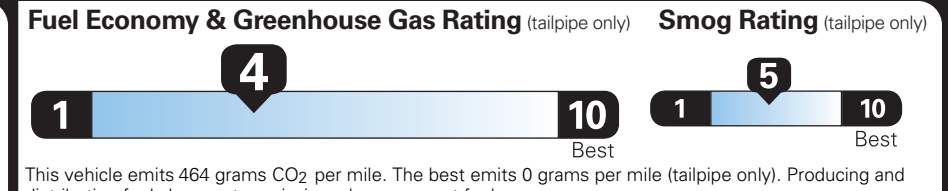

ford.com

VEHICLE DESCRIPTION

F-150

2026 F-150 4X4 SUPERCREW
145" WHEELBASE
3.5L V6 ECOBOOST
ELEC TEN-SPEED AUTO TRANS

EXTERIOR
ANTIMATTER BLUE METALLIC
INTERIOR
BLACK ACTIVEX

TF A91947

STANDARD EQUIPMENT INCLUDED AT NO EXTRA CHARGE

395.00
NO CHARGE
845.00
1,475.00
NO CHARGE
1,495.00
495.00
1,010.00
455.00
1,845.00
745.00

PRICE INFORMATION

BASE PRICE	\$63,360.00
TOTAL OPTIONS/OTHER	15,640.00
TOTAL VEHICLE & OPTIONS/OTHER DESTINATION & DELIVERY	79,000.00 2,795.00
TOTAL BEFORE DISCOUNTS	81,795.00
LARIAT DISCOUNT	- 2,000.00
TOTAL SAVINGS	- 2,000.00

EPA DOT Fuel Economy and Environment

Gasoline Vehicle

You spend **\$4,500** more in fuel costs over 5 years compared to the average new vehicle.

Annual fuel cost **\$2,600**

Actual results will vary for many reasons, including driving conditions and how you drive and maintain your vehicle. The average new vehicle gets 29 MPG and costs \$8,500 to fuel over 5 years. Cost estimates are based on 15,000 miles per year at \$3.30 per gallon. MPGe is miles per gasoline gallon equivalent. Vehicle emissions are a significant cause of climate change and smog.