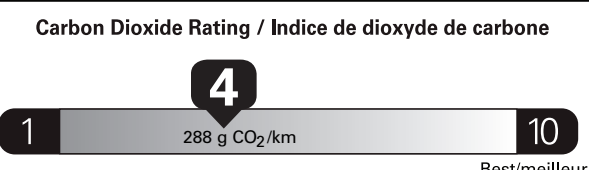

Annual fuel COST for an annual distance of 20,000 km, and an average fuel price of $1.50 per litre

$ 3 690

Coût annuel en carburant pour une distance annuelle de 20 000 km, et un prix moyen du carburant de 1,50 $ par litre

Standard pickup trucks range from / Les camionnettes ordinaires font entre 2.7 - 19.7 L_e/100 km