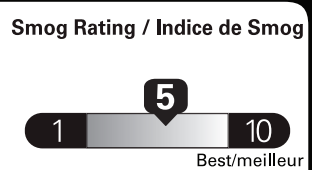

Annual fuel COST for an annual distance of 20,000 km, and an average fuel price of $1.50 per litre

$ 3 690

Coût annuel en carburant pour une distance annuelle de 20 000 km, et un prix moyen du carburant de 1,50 $ par litre

Standard pickup trucks range from / Les camionnettes ordinaires font entre 2.7 - 19.7 L_e/100 km