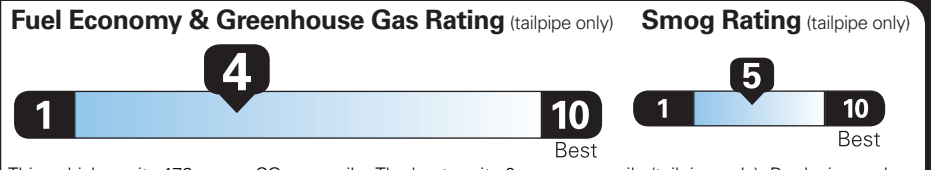

EPA DOT Fuel Economy and Environment

Gasoline Vehicle

Fuel Economy: 19 MPG combined city/hwy, 16 city, 24 highway. 5.3 gallons per 100 miles.

Standard Pickup Trucks range from 12 to 87 MPG. The best vehicle rates 146 MPGe.

You spend \$4,500 more in fuel costs over 5 years compared to the average new vehicle.

Annual fuel cost \$2,600

Actual results will vary for many reasons, including driving conditions and how you drive and maintain your vehicle. The average new vehicle gets 29 MPG and costs \$8,500 to fuel over 5 years.