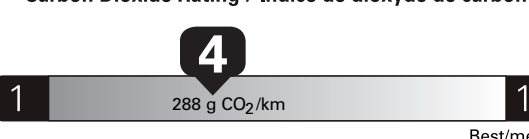

Carbon Dioxide Rating / Indice de dioxyde de carbone