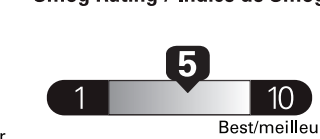

Smog Rating / Indice de Smog