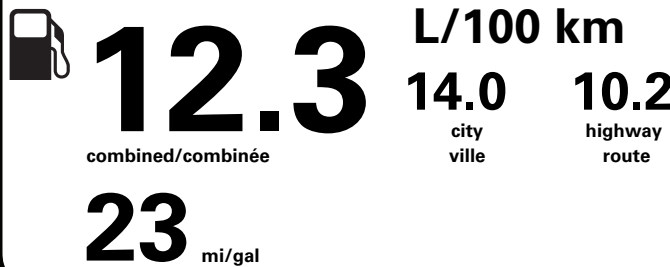

WARRANTY

- 3YR/60,000KM BASIC
- 5YR/100,000KM POWERTRAIN
- ROADSIDE ASSISTANCE 24 HRS

INCLUDED ON THIS VEHICLE

(MSRP)*

EQUIPMENT GROUP 302A

7,440.00

- •XLT SERIES
- •SIDEVIEW MIRROR SPOTLIGHT-LED
- •POWER SLIDING REAR WINDOW
- •REAR PRIVACY GLASS W/DFRST

OPTIONAL EQUIPMENT/OTHER

- 2026 MODEL YEAR 100.00
- FEDERAL EXCISE TAX NO CHARGE
- 3.5L V6 ECOBOOST ENGINE NO CHARGE
- 275/65R18 BSW ALL-TERRAIN NO CHARGE
- 3.55 ELECTRONIC LOCKING AXLE NO CHARGE
- 7200# GVWR PACKAGE 1,075.00
- XLT BLACK APPEARANCE PACKAGE .18" GLOSS BLACK WHEELS 550.00
- ENGINE BLOCK HEATER 1,215.00
- MOBILE OFFICE PACKAGE .WIRELESS CHARGING PAD 1,175.00
- TOW/HAUL PACKAGE .TRAILER BRAKE CONTROLLER 360.00
- TOW MIR-MAN FLD/TELE HT/PWR GL 625.00
- KEYLESS ENTRY KEYPAD DRVR SIDE BED UTILITY PACKAGE 1,125.00
- .TAILGATE STEP CONN PKG: 1YR INCL W/FORD APP NO CHARGE
- SPORT CLOTH 40/CON/40 FR SEAT NO CHARGE

PRICE INFORMATION

BASE PRICE	$70,175.00
TOTAL OPTIONS/OTHER	13,665.00
TOTAL VEHICLE & OPTIONS/OTHER DESTINATION & DELIVERY	83,840.00 2,695.00

TOTAL BEFORE REDUCTIONS 86,535.00

XLT SERIES DISCOUNT - 1,750.00

TOTAL REDUCTIONS - 1,750.00

"THIS VEH. NOT INTENDED FOR SALE OR REGISTRATION IN US" RETAIL PRICES EXCLUDE GST/HST

(MSRP)*

Canada

ENERGUIDE

Gasoline Vehicle
Véhicule à essence

Fuel Consumption / Consommation de carburant

Annual fuel **COST**
for an annual distance of 20,000 km, and an average fuel price of $1.50 per litre

$ 3 690

Coût annuel en carburant

pour une distance annuelle de 20 000 km, et un prix moyen du carburant de 1,50 $ par litre

Standard pickup trucks range from /
Les camionnettes ordinaires font entre
2.7 - 19.7 L_e/100 km

L_e is gasoline litre equivalent
L_e signifie litre équivalent d'essence