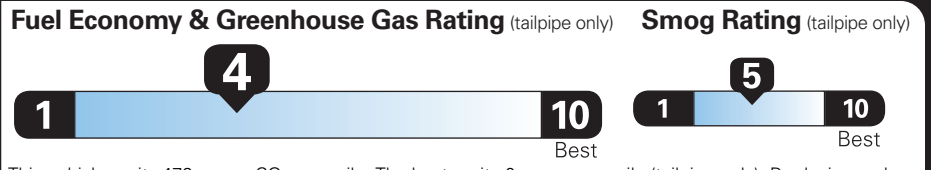

EPA DOT Fuel Economy and Environment

Gasoline Vehicle

Standard Pickup Trucks range from 12 to 87 MPG. The best vehicle rates 146 MPGe.

You spend \$4,500 more in fuel costs over 5 years compared to the average new vehicle.

Annual fuel cost \$2,600

Actual results will vary for many reasons, including driving conditions and how you drive and maintain your vehicle. The average new vehicle gets 29 MPG and costs \$8,500 to fuel over 5 years.