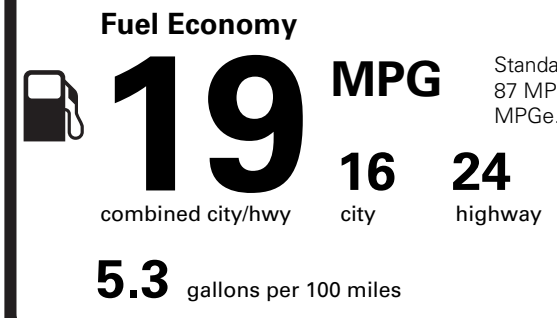

F-150

2026 F-150 4X4 SUPERCREW 145" WHEELBASE 5.0L V8 ENGINE ELEC TEN-SPEED AUTO TRANS

TK E12120

EXTERIOR OXFORD WHITE INTERIOR DARK SLATE VINYL 40/20/40

STANDARD EQUIPMENT INCLUDED AT NO EXTRA CHARGE

Table with 4 columns: EXTERIOR, INTERIOR, FUNCTIONAL, SAFETY/SECURITY. Lists various vehicle features and options.

OPTIONAL EQUIPMENT/OTHER

- 5.0L V8 ENGINE 2,340.00; 265/70R 17 BSW ALL-TERRAIN; 3.31 RATIO REGULAR AXLE NO CHARGE; 7100# GVWR PACKAGE NO CHARGE; FRONT LICENSE PLATE BRACKET NO CHARGE; SKID PLATES 160.00; 50 STATE EMISSIONS NO CHARGE; EXTENDED RANGE 36GAL FUEL TANK CONN PKG: 1 YR INCL W/FORD APP NO CHARGE; VINYL 40/20/40 FRONT SEAT NO CHARGE; BEDLINER-TOUGHBED SPRAYIN\*ACCY 625.00

EPA DOT Fuel Economy and Environment

Gasoline Vehicle

Standard Pickup Trucks range from 12 to 87 MPG. The best vehicle rates 146 MPGe.

You spend \$4,500 more in fuel costs over 5 years compared to the average new vehicle.

Annual fuel cost \$2,600

Actual results will vary for many reasons, including driving conditions and how you drive and maintain your vehicle. The average new vehicle gets 29 MPG and costs \$8,500 to fuel over 5 years.