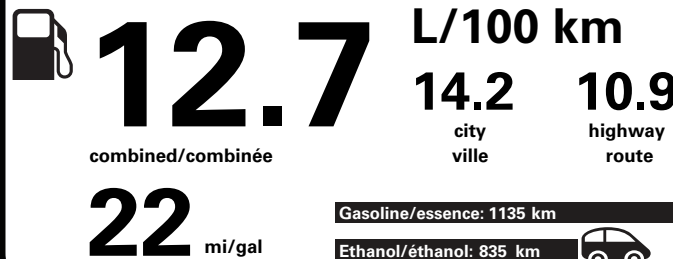

100.00 NO CHARGE NO CHARGE NO CHARGE 1,300.00 400.00 1,125.00 350.00 1,000.00 350.00 - 225.00 850.00 1,500.00

PRICE INFORMATION

BASE PRICE $62,900.00 TOTAL OPTIONS/OTHER 8,930.00 TOTAL VEHICLE & OPTIONS/OTHER 71,830.00 DESTINATION & DELIVERY 2,295.00

"THIS VEH. NOT INTENDED FOR SALE OR REGISTRATION IN US" RETAIL PRICES EXCLUDE GST/HST

SOLD TO/VENDU A North Star Ford Sales (Calgary) 9 Crowfoot Circle N.W. Calgary AB CAN T3G 3J8

B60 292

RAMP ONE/ TERMINAL UN

CW68

DEALER NO./CONCESSIONNAIRE

B60 292

SHIP TO (IF OTHER THAN SOLD TO) / EXPEDIER A (SI AUTRE QUE L'ACHETEUR)

RAMP TWO/ TERMINAL DEUX

FINAL ASSEMBLY PLANT/ USINE DE MONTAGE

KANSAS CITY

SHIP THROUGH/EXPEDIER VIA

METHOD OF TRANSP / MODE DE TRANSPORT

CONVOY

ITEM #: B6-D228 O/T 5

PE182 N RE 2X 340 000467 05 18 23

TOTAL MSRP $74,125.00

* MANUFACTURER'S SUGGESTED RETAIL PRICE = MSRP

* NOTE: THIS PRICE HAS BEEN DEVELOPED AS A GUIDE. DEALERS MAY SELL FOR LESS AND ARE NOT UNDER ANY OBLIGATION TO ACCEPT THIS SUGGESTED RETAIL PRICE.

Canada

ENERGUIDE

E85 Gasoline-Ethanol Vehicle Véhicule à essence-éthanol

Fuel Consumption / Consommation de carburant

Annual fuel COST for an annual distance of 20,000 km, and an average fuel price of $1.25 per litre

$ 3 175

Coût annuel en carburant

pour une distance annuelle de 20 000 km, et un prix moyen du carburant de 1,25 $ par litre

Standard pickup trucks range from / Les camionnettes ordinaires font entre 8.9 - 19.8 L_e/100 km

L_e is gasoline litre equivalent L_e signifie litre équivalent d'essence

Carbon Dioxide Rating / Indice de dioxyde de carbone

Smog Rating / Indice de Smog

Tailpipe emissions only / Émissions du tuyau d'échappement seulement

Estimates are based on Government of Canada approved criteria and testing methods. Vehicle's actual fuel consumption will vary.

Estimations établies selon des méthodes d'essai et des critères approuvés par le gouvernement du Canada. La consommation de carburant réelle du véhicule variera.

For more information visit

vehicles.nrcan.gc.ca

Pour plus d'information visitez

vehicules.nrcan.gc.ca

U.S. GOVERNMENT SAFETY RATINGS COTES DE SÉCURITÉ DU GOUVERNEMENT AMÉRICAIN

Table with safety ratings: Overall Vehicle Score (5 stars), Frontal Crash (5 stars), Side Crash (5 stars), Rollover (4 stars).

Star ratings range from 1 to 5 stars (*****), with 5 being the highest. Les cotes varient de 1 à 5 étoiles (*****), 5 étant la cote la plus élevée.

Source: U.S. National Highway Traffic Safety Administration For more information / Pour de plus amples renseignements www.safercar.gov

1FTFW1E56PKE52357

FordPass Connect™

Download the FordPass™ app* and you can:

- Access Vehicle Control Features Remotely start, lock and unlock your vehicle. Locate your vehicle and check approximate fuel range. Receive vehicle health alerts.

- Activate 4G LTE Wi-Fi Hotspot New vehicles include a 3-month or 3GB data (whichever comes first) Wi-Fi trial. Connect up to ten Wi-Fi-equipped devices.

The FordPass Connect™ modem is active and sending vehicle data (e.g., diagnostics) to Ford. See in-vehicle Settings for connectivity options.

Scan code not operational at this time

FOR PLANT USE ONLY

FORD PROTECT™ Continued Service Plan

Insist on Ford Protect! The only extended service plan fully backed by Ford and honored at every Ford dealership in the US and Canada. See your Ford dealer for additional details, or visit www.ford.ca for more information.

Personalize your vehicle with Ford Custom Accessories. Genuine Ford Accessories are engineered for your vehicle and can be included under the Ford New Vehicle Limited Warranty. Certain conditions, limitations and exclusions apply. See your Dealer for details.

2202305251616