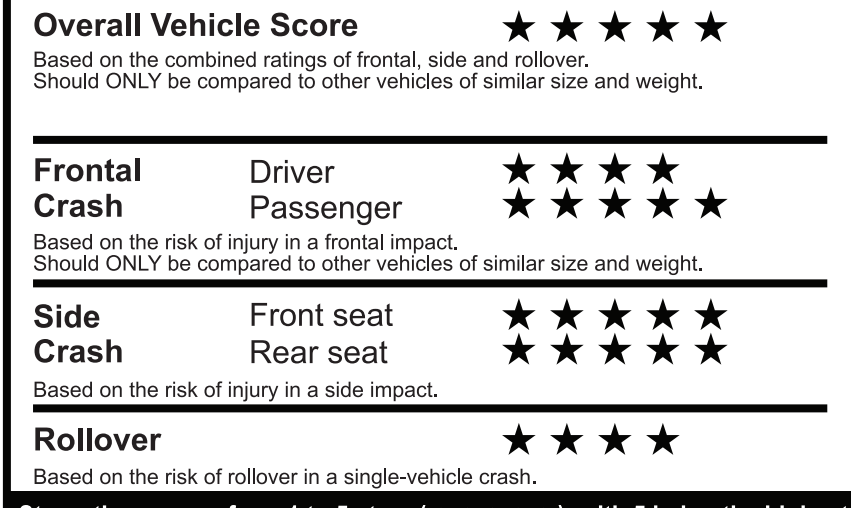

fueleconomy.gov

Calculate personalized estimates and compare vehicles

GOVERNMENT 5-STAR SAFETY RATINGS

Star ratings range from 1 to 5 stars (★★★★★), with 5 being the highest. Source: National Highway Traffic Safety Administration (NHTSA). www.safercar.gov or 1-888-327-4236