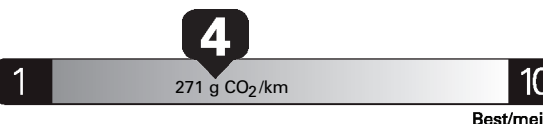

Carbon Dioxide Rating / Indice de dioxyde de carbone