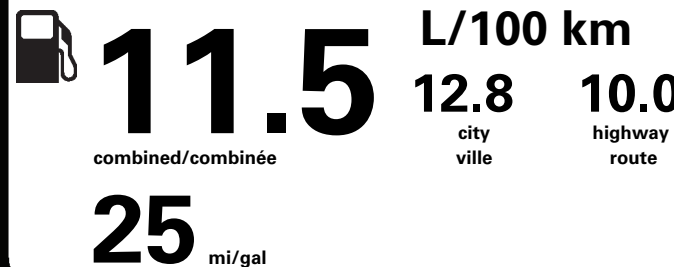

SAFETY/SECURITY

- AIR BAGS, SIDE
- AIRBAGS, DRIVER & PASS
- PERIMETER ALARM
- ROLL STABILITY CONTROL
- SAFETY BELTS, ADJUSTABLE
- SOS POST CRASH ALERT SYST
- STOP LAMP, HIGH MOUNT CTR
- TIRE PRESSURE MONITOR SYS

WARRANTY

- 3 YR/60,000 KM BASIC
- 5YEAR/100,000 KM POWERTRAIN
- ROADSIDE ASSISTANCE 24 HRS

INCLUDED ON THIS VEHICLE

EQUIPMENT GROUP 300A

- XLT SERIES

OPTIONAL EQUIPMENT/OTHER

- 2021 MODEL YEAR
- FEDERAL EXCISE TAX
- 2.7L ECOBOOST ENGINE
- 3.55 RATIO REGULAR AXLE
- 6600# GVWR PACKAGE
- 50 STATE EMISSIONS
- 400W OUTLET
- SYNC 4
- TRAILER TOW PACKAGE
- .INTEGRATED TRLR BRAKE CNTRL
- SIRIUS XM SATELLITE RADIO
- 136 LITRE/ 36 GALLON FUEL TANK
- XTR PACKAGE
- .275/65R18 OWL ALL-TERRAIN
- .6" CHROME RUNNING BOARD
- .18" CHROME-LIKE PVD WHEELS

(MSRP)*

100.00
900.00
NO CHARGE
NO CHARGE
365.00
410.00
1,125.00
1,350.00

PRICE INFORMATION

BASE PRICE	$47,939.00
TOTAL OPTIONS/OTHER	4,250.00
TOTAL VEHICLE & OPTIONS/OTHER	52,189.00
DESTINATION & DELIVERY	1,950.00

"THIS VEH. NOT INTENDED FOR SALE OR REGISTRATION IN US" RETAIL PRICES EXCLUDE GST/HST

Gasoline Vehicle
Véhicule à essence

Fuel Consumption / Consommation de carburant

Annual fuel COST
for an annual distance of 20,000 km, and an average fuel price of $1.25 per litre

$ 2 875

Coût annuel en carburant
pour une distance annuelle de 20 000 km, et un prix moyen du carburant de 1,25 $ par litre

Standard pickup trucks range from /
Les camionnettes ordinaires font entre
8.9 - 16.3 L_e/100 km

L_e is gasoline litre equivalent
L_e signifie litre équivalent d'essence

Carbon Dioxide Rating / Indice de dioxyde de carbone

Smog Rating / Indice de Smog

Tailpipe emissions only / Émissions du tuyau d'échappement seulement

Estimates are based on Government of Canada approved criteria and testing methods. Vehicle's actual fuel consumption will vary.

Estimations établies selon des méthodes d'essai et des critères approuvés par le gouvernement du Canada. La consommation de carburant réelle du véhicule variera.

For more information visit

vehicles.nrcan.gc.ca

Pour plus d'information visitez

vehicules.nrcan.gc.ca

**U.S. GOVERNMENT SAFETY RATINGS
COTES DE SÉCURITÉ DU GOUVERNEMENT AMÉRICAIN**

Overall Vehicle Score /
Cote globale du véhicule **Not Rated / Non coté**

Frontal Crash / Collision frontale
Driver / Conducteur
Passenger / Passager **Not Rated / Non coté**

Side Crash / Collision latérale
Front seat / Siège avant
Rear seat / Siège arrière **Not Rated / Non coté**

Rollover / Capotage **Not Rated / Non coté**

Star ratings range from 1 to 5 stars (★★★★★), with 5 being the highest.
Les cotes varient de 1 à 5 étoiles (★★★★★), 5 étant la cote la plus élevée.

Source: U.S. National Highway Traffic Safety Administration
For more information / Pour de plus amples renseignements
www.safercar.gov

FordPass Connect™

Download the FordPass™ app* and you can:

- Access Vehicle Control Features
- Remotely start, lock and unlock your vehicle.
- Locate your vehicle and check approximate fuel range.
- Receive vehicle health alerts.

- Activate 4G LTE Wi-Fi Hotspot
- New vehicles include a 3-month or 3GB data (whichever comes first) Wi-Fi trial.
- Connect up to ten Wi-Fi-equipped devices.

The FordPass Connect™ modem is active and sending vehicle data (e.g., diagnostics) to Ford. See in-vehicle Settings for connectivity options.

Scan code not operational at this time

FOR PLANT USE ONLY

SOLD TO/ENDU A McDonnell Motors Ltd 359 Caradoc St S. Strathroy ON CAN N7G 2P5	B80 073	RAMP ONE/ TERMINAL UN CM6B	DEALER NO./CONCESSIONNAIRE B80 073
SHIP TO (IF OTHER THAN SOLD TO) / EXPÉDIER A (SI AUTRE QUE L'ACHÉTEUR)	RAMP TWO/ TERMINAL DEUX	FINAL ASSEMBLY PLANT/ USINE DE MONTAGE KANSAS CITY	TOTAL MSRP $54,139.00 * MANUFACTURER'S SUGGESTED RETAIL PRICE = MSRP * NOTE: THIS PRICE HAS BEEN DEVELOPED AS A GUIDE. DEALERS MAY SELL FOR LESS AND ARE NOT UNDER ANY OBLIGATION TO ACCEPT THIS SUGGESTED RETAIL PRICE.
SHIP THROUGH/EXPÉDIER VIA	METHOD OF TRANSP / MODE DE TRANSPORT CONVOY	ITEM #: B8-M445 O/T 2	

MA252 N RE 2X 120 000620 01 25 21