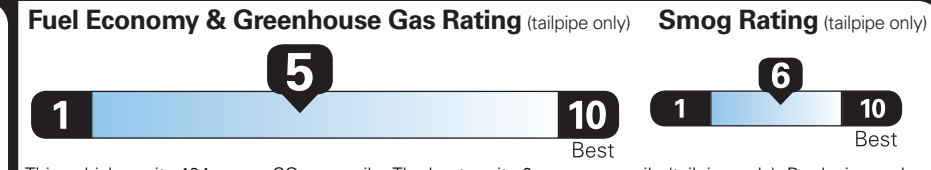

Fuel Economy

22 MPG combined city/hwy, 20 city, 26 highway, 4.5 gallons per 100 miles

Standard Pickup Trucks range from 12 to 70 MPG. The best vehicle rates 142 MPGe.

You spend $1,500

more in fuel costs over 5 years compared to the average new vehicle.

Annual fuel cost $1,600