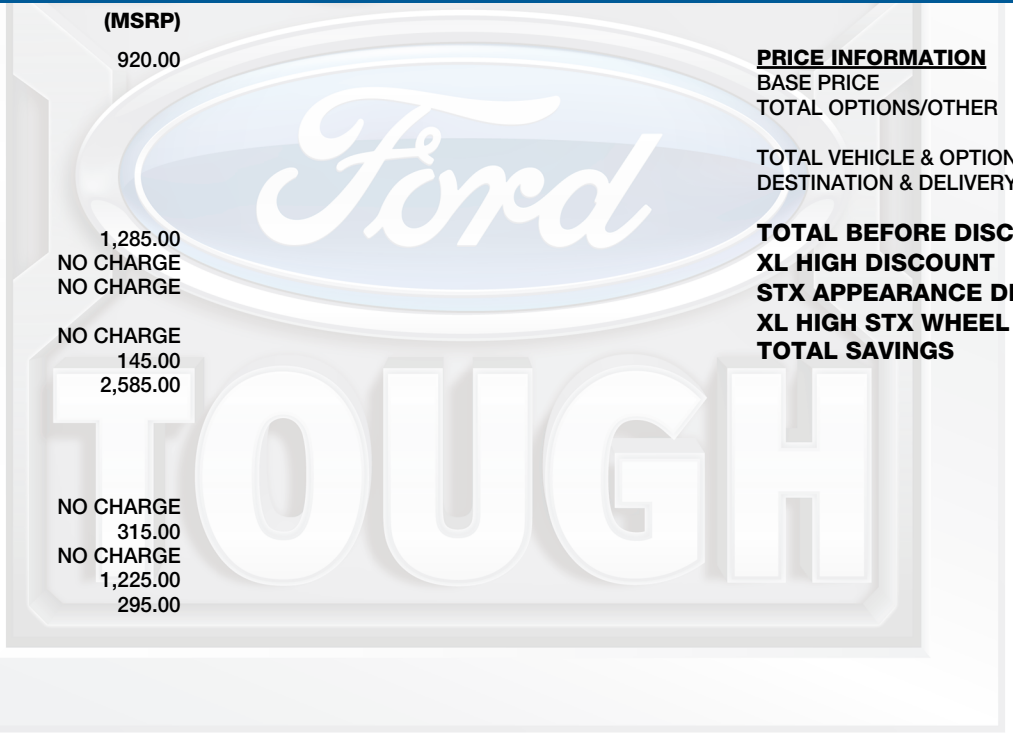

SAFETY/SECURITY

- ADVANCETRAC™ WITH RSC®, AIRBAGS - FRONT SEAT MOUNTED SIDE IMPACT, AIRBAGS - SAFETY CANOPY®, CTR HIGH MOUNT STOP LAMP, SECURILOCK® ANTI-THEFT SYS, SOS POST-CRASH ALERT SYSTM, TIRE PRESSURE MONIT SYS

WARRANTY

- 3YR/36,000 BUMPER / BUMPER, 5YR/60,000 POWERTRAIN, 5YR/60,000 ROADSIDE ASSIST, 8YR/100,000 HYBRID BATTERY

INCLUDED ON THIS VEHICLE

EQUIPMENT GROUP 101A

- XL SERIES, XL POWER EQUIPMENT GROUP, CRUISE CONTROL, REVERSE SENSING SYSTEM

(MSRP)

920.00

OPTIONAL EQUIPMENT/OTHER

- 2.7L V6 ECOBOOST, 275/60R20 BSW ALL-SEASON, 3.55 RATIO REGULAR AXLE, 6400# GVWR PACKAGE, FRONT LICENSE PLATE BRACKET, COLOR-COORDINATED CARPET, STX APPEARANCE PACKAGE, SYNC 4 W/ENHANCED VOICE RECOG, REAR-WINDOW DEFROSTER, SIRIUS XM W/ 360L, PRIVACY GLASS, 50 STATE EMISSIONS, CLASS IV TRAILER HITCH, FOG LAMPS, 20" 6-SPOKE MAGNETIC PKT WHLS, STX SPORT CLOTH 40/CON/40

1,285.00 NO CHARGE NO CHARGE NO CHARGE 145.00 2,585.00 NO CHARGE NO CHARGE 315.00 NO CHARGE 1,225.00 295.00

PRICE INFORMATION

BASE PRICE $38,545.00 TOTAL OPTIONS/OTHER 6,770.00

TOTAL VEHICLE & OPTIONS/OTHER 45,315.00 DESTINATION & DELIVERY 1,795.00

TOTAL BEFORE DISCOUNTS 47,110.00 XL HIGH DISCOUNT - 750.00 STX APPEARANCE DISCT - 750.00 XL HIGH STX WHEEL - 595.00 TOTAL SAVINGS - 2,095.00

(MSRP)