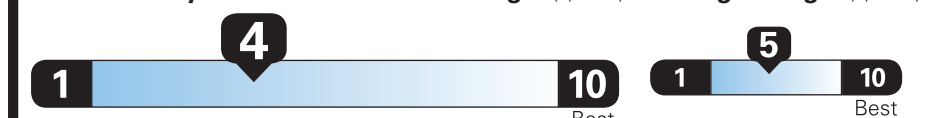

- AIRBAGS - SAFETY CANOPY®
- BELT-MINDER CHIME
- CTR HIGH MOUNT STOP LAMP
- LATCH CHILD SAFETY SYSTEM
- SECURILOCK® ANTI-THEFT SYS
- TIRE PRESSURE MONIT SYS

WARRANTY

- 3YR/36,000 BUMPER / BUMPER
- 5YR/60,000 POWERTRAIN
- 5YR/60,000 ROADSIDE ASSIST

INCLUDED ON THIS VEHICLE

EQUIPMENT GROUP 500A

- LARIAT SERIES

OPTIONAL EQUIPMENT/OTHER

- 2026 MODEL YEAR
- MARSH GRAY
- 2.7L ECOBOOST ENGINE
- 255/65R 18 A/T TIRE
- 50 STATE EMISSIONS
- BLACK APPEARANCE PACKAGE
- .18" BLACK PAINTED ALUM WHEEL
- .BLACK GRILLE
- ADAPTIVE CRUISE CONTROL
- 360-DEGREE CAMERA
- SPLASH GUARDS/MUD FLAPS FR/RR
- FLR LINERS ALL WTHR+CRPT MATS
- RUNNING BOARDS - BLACK
- INTEGRATED BOX SIDE STEP
- TRAILER TOW PACKAGE
- CONVENIENCE PACKAGE
- .PRO POWER ONBOARD - 400W
- BLACK APPEARANCE GRAPHICS
- BEDLINER-TOUGHBED SPRAY-IN

(MSRP)

395.00
2,295.00

NO CHARGE
895.00

130.00
200.00
750.00
215.00
535.00
570.00
450.00
525.00

PRICE INFORMATION

BASE PRICE	$47,455.00
TOTAL OPTIONS/OTHER	6,960.00
TOTAL VEHICLE & OPTIONS/OTHER	54,415.00
DESTINATION & DELIVERY	1,895.00

EPA DOT

Fuel Economy and Environment

Gasoline Vehicle

Fuel Economy
20 MPG
combined city/hwy city highway

Standard Pickup Trucks range from 12 to 87 MPG. The best vehicle rates 146 MPGe.

You spend
$4,000

more in fuel costs over 5 years compared to the average new vehicle.

5.0 gallons per 100 miles

Annual fuel cost
$2,500

Fuel Economy & Greenhouse Gas Rating (tailpipe only) Smog Rating (tailpipe only)

This vehicle emits 444 grams CO₂ per mile. The best emits 0 grams per mile (tailpipe only). Producing and distributing fuel also create emissions; learn more at fueleconomy.gov.

Actual results will vary for many reasons, including driving conditions and how you drive and maintain your vehicle. The average new vehicle gets 29 MPG and costs $8,500 to fuel over 5 years. Cost estimates are based on 15,000 miles per year at $3.30 per gallon. MPGe is miles per gasoline gallon equivalent. Vehicle emissions are a significant cause of climate change and smog.

fueleconomy.gov

Calculate personalized estimates and compare vehicles

Smartphone QR Code™

GOVERNMENT 5-STAR SAFETY RATINGS

Overall Vehicle Score ★ ★ ★ ★

Based on the combined ratings of frontal, side and rollover. Should ONLY be compared to other vehicles of similar size and weight.

Frontal Crash	Driver	★ ★ ★ ★ ★
	Passenger	★ ★ ★ ★ ★

Based on the risk of injury in a frontal impact. Should ONLY be compared to other vehicles of similar size and weight.

Side Crash	Front seat	★ ★ ★ ★ ★
	Rear seat	★ ★ ★ ★ ★

Based on the risk of injury in a side impact.

Rollover ★ ★ ★

Based on the risk of rollover in a single-vehicle crash.

Star ratings range from 1 to 5 stars (★ ★ ★ ★ ★), with 5 being the highest.

Source: National Highway Traffic Safety Administration (NHTSA).

www.safercar.gov or 1-888-327-4236

1FTR4KP6TLE27540

WARNING: Operating, servicing and maintaining a passenger vehicle, pickup truck, van, or off-road vehicle can expose you to chemicals including engine exhaust, carbon monoxide, phthalates, and lead, which are known to the State of California to cause cancer and birth defects or other reproductive harm. To minimize exposure, avoid breathing exhaust, do not idle the engine except as necessary, service your vehicle in a well-ventilated area and wear gloves or wash your hands frequently when servicing your vehicle. For more information go to www.P65Warnings.ca.gov/passenger-vehicle.

FordPass Connect™

Download the FordPass™ app* and you can:

Access Vehicle Control Features

- Remotely start, lock and unlock your vehicle.
- Locate your vehicle and check approximate fuel range.
- Receive vehicle health alerts.

Activate 4G LTE Wi-Fi Hotspot

- New vehicles include a 3-month or 3GB data (whichever comes first) Wi-Fi trial.
- Connect up to ten Wi-Fi-equipped devices.

The FordPass Connect™ modem is active and sending vehicle data (e.g., diagnostics) to Ford. See in-vehicle Settings for connectivity options.

Ford Protect®

Insist on Ford Protect! The only extended service plan fully backed by Ford and honored at every Ford dealership in the U.S., Canada and Mexico. See your Ford dealer or visit www.FordOwner.com.

Credit

Get Prequalified now at
www.ford.com/finance

RAMP ONE	CE4G	
RAMP TWO		CONVOY
	ITEM #:	44-D227 O/T 1

TOTAL MSRP $56,310.00

Scan The QR Code to get more details about this vehicle

SPECIAL ORDER

TE191 N RB 2X 630 011656 05 19 26