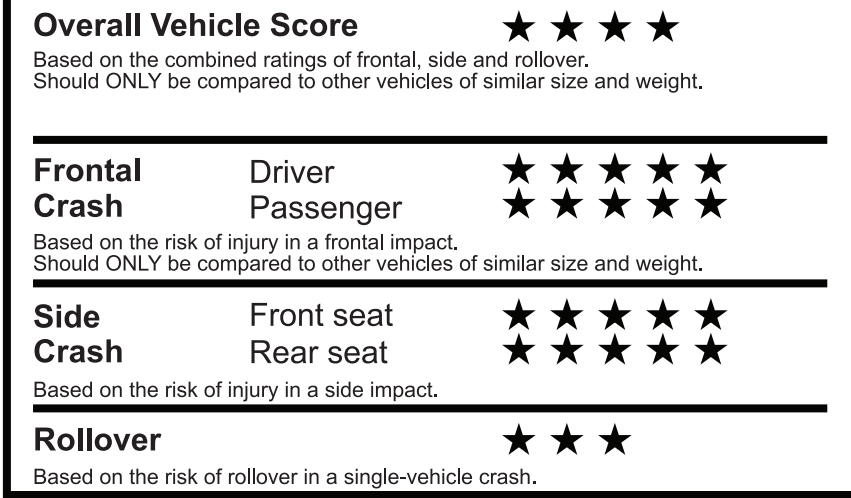

GOVERNMENT 5-STAR SAFETY RATINGS

Star ratings range from 1 to 5 stars (★ ★ ★ ★ ★), with 5 being the highest.
Source: National Highway Traffic Safety Administration (NHTSA).
www.safercar.gov or 1-888-327-4236

FordPass Connect™

1. Download the FordPass™ app* and you can:
2. **Access Vehicle Control Features**
3. Remotely start, lock and unlock your vehicle.
   - Locate your vehicle and check approximate fuel range.
   - Receive vehicle health alerts.
4. **Activate 4G LTE Wi-Fi Hotspot**
5. New vehicles include a 3-month or 3GB data (whichever comes first) Wi-Fi trial.
   - Connect up to ten Wi-Fi-equipped devices.

The FordPass Connect™ modem is active and sending vehicle data (e.g., diagnostics) to Ford. See in-vehicle Settings for connectivity options.

Insist on Ford Protect! The only extended service plan fully backed by Ford and honored at every Ford dealership in the U.S., Canada and Mexico. See your Ford dealer or visit www.FordOwner.com.

Get Prequalified now at www.ford.com/finance

	RAMP ONE		TOTAL MSRP $51,860.00
	CR4G		
	RAMP TWO	CONVOY	Scan The QR Code to get more details about this vehicle
		ITEM #: 41-E108 O/T 1	
	This label is affixed pursuant to the Federal Automobile Information Disclosure Act. Gasoline, License, and Title Fees, State and Local taxes are not included. Dealer installed options or accessories are not included unless listed above.		SPECIAL ORDER TC161 N RB 2X 625 010406 03 16 26