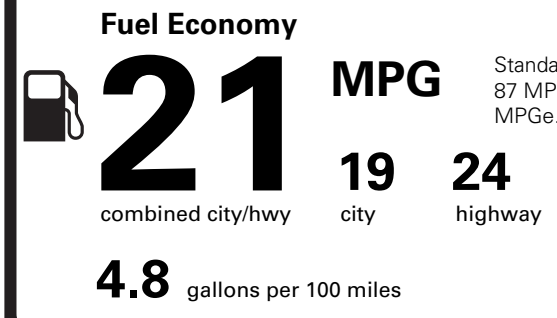

EPA DOT Fuel Economy and Environment

Gasoline Vehicle