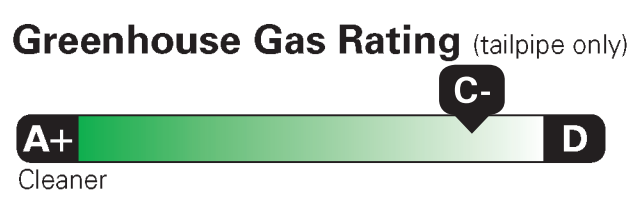

(MSRP)	(MSRP)
995.00	PRICE INFORMATION
3,500.00	BASE PRICE $96,335.00
NO CHARGE	TOTAL OPTIONS/OTHER 8,810.00
180.00	TOTAL VEHICLE & OPTIONS/OTHER 105,145.00
600.00	DESTINATION & DELIVERY 2,795.00
NO CHARGE	
985.00	
350.00	
455.00	
1,495.00	
250.00	

RAMP ONE		TOTAL MSRP $107,940.00
CB2M		
RAMP TWO	CONVOY	Scan The QR Code to get more details about this vehicle
	ITEM #: 44-T104 O/T A	
This label is affixed pursuant to the Federal Automobile Information Disclosure Act. Gasoline, License, and Title Fees, State and Local taxes are not included. Dealer installed options or accessories are not included unless listed above.		SPECIAL ORDER TD141 N RB 2X 645 004166 04 14 26

California Air Resources Board Diesel Vehicle

Environmental Performance

These ratings are not directly comparable to the U.S. EPA/DOT light-duty vehicle label ratings. For information on how to compare, please see www.arb.ca.gov/ep_label.

Protect the environment. Choose vehicles with **higher ratings**:

Vehicle emissions are a primary contributor to climate change and smog. Ratings are determined by the California Air Resources Board based on this vehicle's measured emissions.