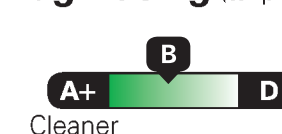

Smog Rating (tailpipe only)

Vehicle emissions are a primary contributor to climate change and smog. Ratings are determined by the California Air Resources Board based on this vehicle's measured emissions.