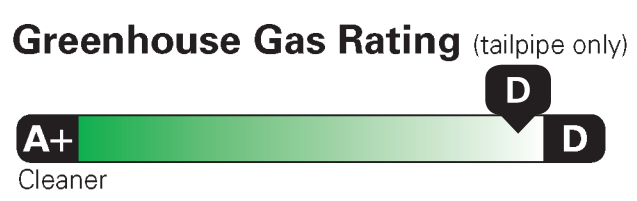

INCLUDED ON THIS VEHICLE	(MSRP)	PRICE INFORMATION	(MSRP)
OPTIONAL EQUIPMENT/OTHER		BASE PRICE	$66,040.00
PREFERRED EQUIPMENT PKG.608A		TOTAL OPTIONS/OTHER	8,665.00
7.3L DEVCT NA PFI V8 ENGINE	1,500.00		
10-SPEED AUTO TORQSHIFT-G	NO CHARGE	TOTAL VEHICLE & OPTIONS/OTHER	74,705.00
3.73 ELECTRONIC-LOCKING AXLE	430.00	DESTINATION & DELIVERY	2,795.00
FRONT LICENSE PLATE BRACKET	NO CHARGE		
ALL WEATHER MATS W/O CARPT MAT	180.00		
CHROME PACKAGE	1,550.00		
.LT275/65R20E BSW ALL-TERRAIN			
.CHROME PVD ALUMINUM WHEELS-20			
POWER RUNNING BOARDS	995.00		
10600# GVWR PACKAGE			
50 STATE EMISSIONS	NO CHARGE		
POWER SLIDING REAR WINDOW	505.00		
SIRIUSXM W/360L (3 MOS TRIAL)			
5TH WHEEL HITCH PREP PACKAGE	750.00		
JACK			
SECURICODE KEYLESS KEYPAD	455.00		
MOONROOF POWER-TWIN PANEL	1,495.00		
TOUGH BED SPRAY IN BEDLINER	625.00		
CONN PKG: 1 YR INCL W/FORD APP			
DEALER INSTALLED OPTIONS			
Spare Tire Lock	85.00		
Wheel Locks	95.00		

California Air Resources Board

Gasoline Vehicle

Environmental Performance

These ratings are not directly comparable to the U.S. EPA/DOT light-duty vehicle label ratings. For information on how to compare, please see www.arb.ca.gov/ep_label.

Protect the environment. Choose vehicles with **higher ratings**:

Vehicle emissions are a primary contributor to climate change and smog. Ratings are determined by the California Air Resources Board based on this vehicle's measured emissions.