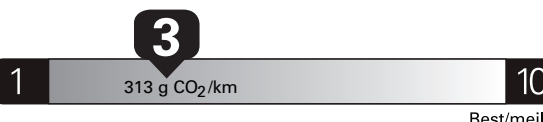

Annual fuel **COST**
for an annual distance of 20,000 km, and an average fuel price of $1.05 per litre

$ 2 793

Coût annuel en carburant

pour une distance annuelle de 20 000 km, et un prix moyen du carburant de 1,05 $ par litre

Standard SUVs range from /
Les VUS ordinaires font entre

2.1 - 17.7 L_e/100 km

L_e is gasoline litre equivalent
L_e signifie litre équivalent d'essence

Carbon Dioxide Rating / Indice de dioxyde de carbone

Smog Rating / Indice de Smog