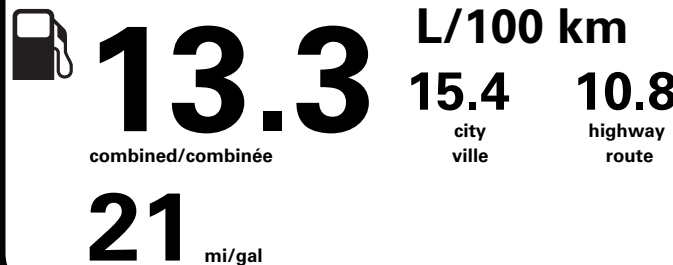

SAFETY/SECURITY

- AIRBAGS, FR/SIDE DRVR/PASS
- LATCH CHILD RESTRAINT SYS
- PERIMETER ALARM
- SAFETY CANOPY
- SECURILOCK ANTI-THEFT SYST
- SOS POST CRASH ALERT SYST
- STOP LAMP-HIGH MOUNT CNTR
- TIRE PRESSURE MONITOR SYS

WARRANTY

- 3 YR/60,000KM BASIC
- 5 YR/100,000 KM POWERTRAIN
- ROADSIDE ASSISTANCE 24 HRS

INCLUDED ON THIS VEHICLE

(MSRP)*

EQUIPMENT GROUP 501A

OPTIONAL EQUIPMENT/OTHER

2027 MODEL YEAR	
FEDERAL EXCISE TAX	100.00
MARSH GRAY	600.00
P275/70R18E A/T BSW TIRES	
ENGINE BLOCK HEATER	550.00
50 STATE EMISSIONS	NO CHARGE
BLUECRUISE EQUIP: 90 DAY TRIAL	
18" DRK CRBN GRY PNT ALM WHEEL	
CONNECTIVITY PKG 1 YEAR INCLUD	
FORD CO-PILOT360 ACTIVE 2.0	NO CHARGE
.INTERSECTION ASSIST	
SIRIUSXM W/360L(3 YR PLAN)	299.00
SECURE PKG:1 YR INCLUDED	
FRONT LICENSE PLATE BRACKET	NO CHARGE

PRICE INFORMATION

BASE PRICE	$109,000.00
TOTAL OPTIONS/OTHER	1,549.00
TOTAL VEHICLE & OPTIONS/OTHER	110,549.00
DESTINATION & DELIVERY	2,695.00

"THIS VEH. NOT INTENDED FOR SALE OR REGISTRATION IN US" RETAIL PRICES EXCLUDE GST/HST

(MSRP)*

Gasoline Vehicle
Véhicule à essence

Fuel Consumption / Consommation de carburant

Annual fuel **COST**
for an annual distance of 20,000 km, and an average fuel price of $1.05 per litre

$ 2 793

Coût annuel en carburant

pour une distance annuelle de 20 000 km, et un prix moyen du carburant de 1,05 $ par litre

Standard SUVs range from /
Les VUS ordinaires font entre

2.1 - 17.7 L_e/100 km

L_e is gasoline litre equivalent
L_e signifie litre équivalent d'essence

Carbon Dioxide Rating / Indice de dioxyde de carbone

Smog Rating / Indice de Smog

Tailpipe emissions only / Émissions du tuyau d'échappement seulement

Estimates are based on Government of Canada approved criteria and testing methods. Vehicle's actual fuel consumption will vary.

Estimations établies selon des méthodes d'essai et des critères approuvés par le gouvernement du Canada. La consommation de carburant réelle du véhicule variera.

For more information visit

vehicles.nrcan.gc.ca

Pour plus d'information visitez

vehicules.nrcan.gc.ca

U.S. GOVERNMENT SAFETY RATINGS
COTES DE SÉCURITÉ DU GOUVERNEMENT AMÉRICAIN

Overall Vehicle Score /
Cote globale du véhicule **★★★★★**

Frontal Crash / Collision frontale
Driver / Conducteur **★★★★★**
Passenger / Passager **★★★★★**

Side Crash / Collision latérale
Front seat / Siège avant **★★★★★**
Rear seat / Siège arrière **★★★★★**

Rollover / Capotage **★★★**

Star ratings range from 1 to 5 stars (*****), with 5 being the highest.
Les cotes varient de 1 à 5 étoiles (*****), 5 étant la cote la plus élevée.

Source: U.S. National Highway Traffic Safety Administration
For more information / Pour de plus amples renseignements
www.safercar.gov

1FMJU1RG6VEA01058

Download the Ford app
Connect your Ford with your phone

Available Remote Features*

- Remote Start, Lock and Unlock
- GPS Location
- Vehicle Health Monitoring

More From the App

- Schedule Vehicle Service
- Set Preferred Dealer
- Access Ford Rewards
- Manage Over-The-Air Software Updates

Scan code not operational at this time

FOR PLANT USE ONLY

SOLD TO/VENDU A Jim Hansen's Gateway Ford Linc 11721 - 101 Avenue Grande Prairie AB CAN T8V 3X9	A60 017	RAMP ONE/ TERMINAL UN RS8G	DEALER NO./CONCESSIONNAIRE A60 017
SHIP TO (IF OTHER THAN SOLD TO) / EXPÉDIER A (SI AUTRE QUE L'ACHÉTEUR) Jim Hansen's Gateway Ford Linc 11721 - 101 Avenue Grande Prairie AB CAN T8V 3X9	A60 017	RAMP TWO/ TERMINAL DEUX	FINAL ASSEMBLY PLANT/ USINE DE MONTAGE KENTUCKY
SHIP THROUGH/EXPÉDIER VIA GFX - LOUISVILLE 13600 NE PARK DR LOUISVILLE KY	METHOD OF TRANSP / MODE DE TRANSPORT RAIL	ITEM #: A6-D365 O/T 2	TOTAL MSRP $113,244.00

* MANUFACTURER'S SUGGESTED RETAIL PRICE = MSRP
* NOTE: THIS PRICE HAS BEEN DEVELOPED AS A GUIDE. DEALERS MAY SELL FOR LESS AND ARE NOT UNDER ANY OBLIGATION TO ACCEPT THIS SUGGESTED RETAIL PRICE.

TF021 N RE 2X 715 000083 06 02 26

Insist on Ford Protect! The only extended service plan fully backed by Ford and honored at every Ford dealership in the US and Canada. See your Ford dealer for additional details, or visit www.ford.ca for more information.