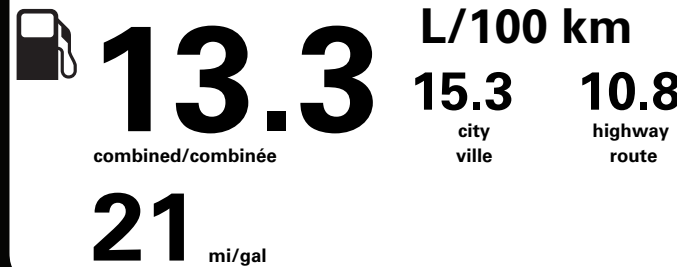

PRICE INFORMATION

BASE PRICE	$86,870.00
TOTAL OPTIONS/OTHER	6,493.00
TOTAL VEHICLE & OPTIONS/OTHER	93,363.00
DESTINATION & DELIVERY	2,595.00

"THIS VEH. NOT INTENDED FOR SALE OR REGISTRATION IN US" RETAIL PRICES EXCLUDE GST/HST

TOTAL MSRP $95,958.00

* MANUFACTURER'S SUGGESTED RETAIL PRICE = MSRP
* NOTE: THIS PRICE HAS BEEN DEVELOPED AS A GUIDE. DEALERS MAY SELL FOR LESS AND ARE NOT UNDER ANY OBLIGATION TO ACCEPT THIS SUGGESTED RETAIL PRICE.

SOLD TO/VENDU A Jim Hansen's Gateway Ford Linc 11721 - 101 Avenue Grande Prairie AB CAN T8V 3X9	A60 017	RAMP ONE/ TERMINAL UN RS8G	DEALER NO./CONCESSIONNAIRE A60 017
SHIP TO (IF OTHER THAN SOLD TO) / EXPEDIER A (SI AUTRE QUE L'ACHETEUR)		RAMP TWO/ TERMINAL DEUX	FINAL ASSEMBLY PLANT/ USINE DE MONTAGE KENTUCKY
SHIP THROUGH/EXPEDIER VIA		METHOD OF TRANSP / MODE DE TRANSPORT RAIL	ITEM #: A6-J883 O/T 5 TD291 N RE 2X 635 000036 04 29 26

Canada

ENERGUIDE

Gasoline Vehicle
Véhicule à essence

Fuel Consumption / Consommation de carburant

Annual fuel **COST**
for an annual distance of 20,000 km, and an average fuel price of $1.50 per litre

$ 3 990

Coût annuel en carburant

pour une distance annuelle de 20 000 km, et un prix moyen du carburant de 1,50 $ par litre

Standard SUVs range from /
Les VUS ordinaires font entre

2.1 - 19.0 L_e/100 km

L_e is gasoline litre equivalent
L_e signifie litre équivalent d'essence

Carbon Dioxide Rating / Indice de dioxyde de carbone

Smog Rating / Indice de Smog

Tailpipe emissions only / Émissions du tuyau d'échappement seulement

Estimates are based on Government of Canada approved criteria and testing methods. Vehicle's actual fuel consumption will vary.

Estimations établies selon des méthodes d'essai et des critères approuvés par le gouvernement du Canada. La consommation de carburant réelle du véhicule variera.

For more information visit

vehicles.nrcan.gc.ca

Pour plus d'information visitez

vehicules.nrcan.gc.ca

U.S. GOVERNMENT SAFETY RATINGS
COTES DE SÉCURITÉ DU GOUVERNEMENT AMÉRICAIN

Overall Vehicle Score / Cote globale du véhicule	★★★★★
Frontal Crash Collision frontale	★★★★★ Driver / Conducteur Passenger / Passager
Side Crash Collision latérale	★★★★★ Front seat / Siège avant Rear seat / Siège arrière
Rollover / Capotage	★★★

Star ratings range from 1 to 5 stars (*****), with 5 being the highest.
Les cotes varient de 1 à 5 étoiles (*****), 5 étant la cote la plus élevée.

Source: U.S. National Highway Traffic Safety Administration
For more information / Pour de plus amples renseignements
www.safercar.gov

1FMJK1J82TEA41631

Insist on Ford Protect! The only extended service plan fully backed by Ford and honored at every Ford dealership in the US and Canada. See your Ford dealer for additional details, or visit www.ford.ca for more information.

Personalize your vehicle with Ford Custom Accessories. Genuine Ford Accessories are engineered for your vehicle and can be included under the Ford New Vehicle Limited Warranty. Certain conditions, limitations and exclusions apply. See your Dealer for details.

Scan code not operational at this time

FOR PLANT USE ONLY

Ask your sales consultant for more details.

FordPass Connect™

Download the FordPass™ app* and you can:

Access Vehicle Control Features

- Remotely start, lock and unlock your vehicle.
- Locate your vehicle and check approximate fuel range.
- Receive vehicle health alerts.

Activate 4G LTE Wi-Fi Hotspot

- New vehicles include a 3-month or 3GB data (whichever comes first) Wi-Fi trial.
- Connect up to ten Wi-Fi-equipped devices.