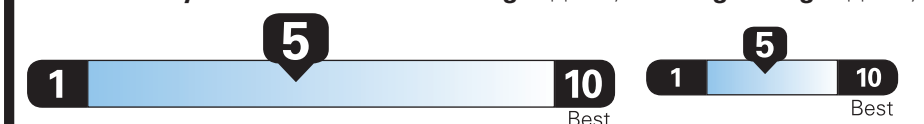

Fuel Economy & Greenhouse Gas Rating (tailpipe only) **Smog Rating** (tailpipe only)

This vehicle emits 347 grams CO₂ per mile. The best emits 0 grams per mile (tailpipe only). Producing and distributing fuel also create emissions; learn more at fuelconomy.gov.

Actual results will vary for many reasons, including driving conditions and how you drive and maintain your vehicle. The average new vehicle gets 27 MPG and costs $6,500 to fuel over 5 years. Cost estimates are based on 15,000 miles per year at $2.35 per gallon. MPGe is miles per gasoline gallon equivalent. Vehicle emissions are a significant cause of climate change and smog.

fuelconomy.gov

Calculate personalized estimates and compare vehicles

GOVERNMENT 5-STAR SAFETY RATINGS

Overall Vehicle Score ★★★★★

Based on the combined ratings of frontal, side and rollover. Should ONLY be compared to other vehicles of similar size and weight.

Frontal Crash Driver Passenger ★★★★★

Based on the risk of injury in a frontal impact. Should ONLY be compared to other vehicles of similar size and weight.

Side Crash Front seat Rear seat ★★★★★

Based on the risk of injury in a side impact.

Rollover ★★★★★

Based on the risk of rollover in a single-vehicle crash.

Star ratings range from 1 to 5 stars (★★★★★), with 5 being the highest.

Source: National Highway Traffic Safety Administration (NHTSA).

www.safercar.gov or 1-888-327-4236

1FMCU9J97NUA41658

WARNING: Operating, servicing and maintaining a passenger vehicle, pickup truck, van, or off-road vehicle can expose you to chemicals including engine exhaust, carbon monoxide, phthalates, and lead, which are known to the State of California to cause cancer and birth defects or other reproductive harm. To minimize exposure, avoid breathing exhaust, do not idle the engine except as necessary, service your vehicle in a well-ventilated area and wear gloves or wash your hands frequently when servicing your vehicle. For more information go to www.P65Warnings.ca.gov/passenger-vehicle.

FordPass Connect™

Download the FordPass™ app* and you can:

1. **Access Vehicle Control Features**
2. Remotely start, lock and unlock your vehicle.
   - Locate your vehicle and check approximate fuel range.
   - Receive vehicle health alerts.

1. **Activate 4G LTE Wi-Fi Hotspot**
2. New vehicles include a 3-month or 3GB data (whichever comes first) Wi-Fi trial.
   - Connect up to ten Wi-Fi-equipped devices.

The FordPass Connect™ modem is active and sending vehicle data (e.g., diagnostics) to Ford. See in-vehicle Settings for connectivity options.

Insist on Ford Protect! The only extended service plan fully backed by Ford and honored at every Ford dealership in the U.S., Canada and Mexico. See your Ford dealer or visit www.FordOwner.com.

SCAN OR TEXT 1FNUA41658 TO 48028

Msg & Data rates may apply. Text HELP for help

www.ford.com/help/privacy-terms/