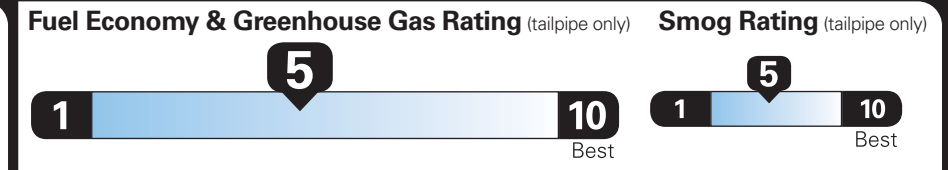

SAFETY/SECURITY

- ADVANCETRAC WITH RSC
- AIRBAG - DRIVER KNEE
- AIRBAGS - DUAL STAGE FRONT
- AIRBAGS - FRONT SEAT MOUNTED SIDE IMPACT
- AIRBAGS - SAFETY CANOPY
- FRT-PASS SENSING SYSTEM
- LATCH CHILD SAFETY SYSTEM
- PERIMETER ALARM
- SOS POST CRASH ALERT SYS
- TIRE PRESSURE MONIT SYS

WARRANTY

- 3YR/36,000 BUMPER / BUMPER
- 5YR/60,000 POWERTRAIN
- 5YR/60,000 ROADSIDE ASSIST

INCLUDED ON THIS VEHICLE

(MSRP)

(MSRP)

EQUIPMENT GROUP 400A

OPTIONAL EQUIPMENT/OTHER

2018 MODEL YEAR	
RUBY RED METALLIC TINTED CC	395.00
.18" SPARKLE SLVER PTD ALUM WH	
.235/50R18 A/S BSW TIRES	
FRONT LICENSE PLATE BRACKET	NO CHARGE
PANORAMIC VISTA ROOF	995.00

PRICE INFORMATION

BASE PRICE	$33,395.00
TOTAL OPTIONS/OTHER	1,390.00
TOTAL VEHICLE & OPTIONS/OTHER	34,785.00
DESTINATION & DELIVERY	995.00

EPA DOT Fuel Economy and Environment

Gasoline Vehicle

Fuel Economy

23 MPG
combined city/hwy

20 city

27 highway

4.3 gallons per 100 miles

Small SUVs range from 18 to 34 MPG. The best vehicle rates 136 MPGe.

You spend **$1,000** more in fuel costs over 5 years compared to the average new vehicle.

Annual fuel cost **$1,550**

This vehicle emits 387 grams CO₂ per mile. The best emits 0 grams per mile (tailpipe only). Producing and distributing fuel also create emissions; learn more at fueleconomy.gov.

Actual results will vary for many reasons, including driving conditions and how you drive and maintain your vehicle. The average new vehicle gets 27 MPG and costs $6,750 to fuel over 5 years. Cost estimates are based on 15,000 miles per year at $2.40 per gallon. MPGe is miles per gasoline gallon equivalent. Vehicle emissions are a significant cause of climate change and smog.

fueleconomy.gov

Calculate personalized estimates and compare vehicles

GOVERNMENT 5-STAR SAFETY RATINGS

Overall Vehicle Score ★★★★★

Based on the combined ratings of frontal, side and rollover. Should ONLY be compared to other vehicles of similar size and weight.

Frontal Crash	Driver Passenger	★★★★★

Based on the risk of injury in a frontal impact. Should ONLY be compared to other vehicles of similar size and weight.

Side Crash	Front seat Rear seat	★★★★★

Based on the risk of injury in a side impact.

Rollover ★★★★★

Based on the risk of rollover in a single-vehicle crash.

Star ratings range from 1 to 5 stars (★★★★★), with 5 being the highest. Source: National Highway Traffic Safety Administration (NHTSA). www.safercar.gov or 1-888-327-4236

SYNC® CONNECT POWERED BY FORDPASS™

With a SYNC Connect-equipped vehicle, you can use FordPass to:

- Remotely start, lock and unlock your vehicle.
- Schedule specific times to remotely start your vehicle.
- Locate your parked vehicle.
- Check vehicle fuel level and approximate mileage from your smartphone.
- Set up your vehicle's complimentary 3 month or 3GB Wi-Fi® hotspot trial.

Learn more at FordPass.com
SYNC Connect includes service for five years from the vehicle sale date as recorded by the dealer.

Scan this code to experience this vehicle or text 1FJUA70012 to 48028

or Visit ford.com/windowsticker

Standard messaging & data plan rates may apply.

	RAMP ONE		TOTAL MSRP $35,780.00
	CO18		
	RAMP TWO	FINAL ASSEMBLY PLANT	This label is affixed pursuant to the Federal Automobile Information Disclosure Act. Gasoline, License, and Title Fees, State and Local taxes are not included. Dealer installed options or accessories are not included unless listed above.
		LOUISVILLE	
	METHOD OF TRANSP.	ITEM #: 41-Z101 O/T 2	
	CONVOY	HK191 N RB 2X 815 005683 10 19 17