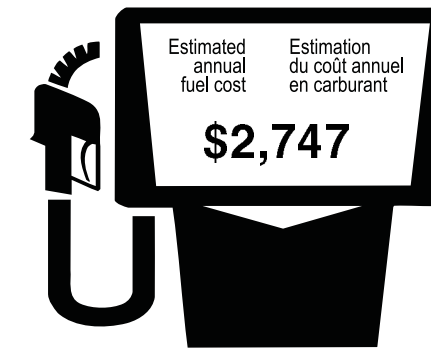

FUNCTIONAL

- A/C, DUAL ZONE ELECTRONIC
- EASY FUEL
- MYFORD™ TOUCH
- REM KEYLESS ENTRY/KEYPAD
- REVERSE SENSING SYSTEM
- SPEED CNTRL/TILT STEERING

SAFETY/SECURITY

- ADVANCETRAC W/ ROLL STABILITY CONTROL
- AIRBAGS, DRIVER & PASS
- SAFETY CANOPY
- SECURILOCK ANTI-THEFT SYS

WARRANTY

- 3 YR/60,000 KM BASIC
- 5YEAR/100,000 KM POWERTRAIN
- ROADSIDE ASSISTANCE 24 HR

INCLUDED ON THIS VEHICLE	(MSRP)*	PRICE INFORMATION	(MSRP)*
EQUIPMENT GROUP 202A	1,200.00	BASE PRICE	$39,999.00
		TOTAL OPTIONS/OTHER	6,450.00
OPTIONAL EQUIPMENT/OTHER		TOTAL VEHICLE & OPTIONS/OTHER	46,449.00
2016 MODEL YEAR		DESTINATION & DELIVERY	1,690.00
FEDERAL EXCISE TAX	100.00		
MAGNETIC	NO CHARGE		
6-SPEED AUTO TRANSMISSION	NO CHARGE		
P255/50R20 A/S BSW TIRES	NO CHARGE		
HANDS-FREE LIFTGATE	600.00		
DUAL PANEL MOONROOF	1,750.00		
TRAILER TOW PKG CLASS III	500.00		
VOICE ACT NAVIGATION SYS	800.00		
20" ALUMINUM WHEELS	1,250.00		
REAR INFLATABLE BELTS	250.00		
SELECT SHIFT TRANSMISSION			
FLEXIBLE FUEL			
FRONT LICENSE PLATE BRACKET	NO CHARGE		

"THIS VEH. NOT INTENDED FOR SALE OR REGISTRATION IN US" RETAIL PRICES EXCLUDE GST/HST

ENERGUIDE

Ask your dealer for the FUEL CONSUMPTION GUIDE or CALL 1-800-387-2000

2016 3.5L EXPLORER FFV AWD 6 SPEED SELECT SHIFT TRANSMISSION/EXPLORER 2016 3.5L FFV AWD 6 VITESSE TRANSMISSION 2016 3.5L EXPLORER FFV AWD 6 SPEED

CITY/VILLE

14.4 / 20
L/100 km mi/gal

HIGHWAY/ROUTE

10.4 / 27
L/100 km mi/gal

Canada

These estimates are based on the Government of Canada's approved criteria and testing methods. The actual fuel consumption of this vehicle may vary. Refer to the Fuel Consumption Guide.

Données obtenues selon les critères et méthodes d'essais approuvés par le Gouvernement du Canada. La consommation réelle de carburant de ce véhicule peut varier. Consultez le Guide de consommation de carburant.

Demandez le GUIDE DE CONSOMMATION DE CARBURANT à votre concessionnaire ou composez le 1-800-387-2000

**U.S. GOVERNMENT SAFETY RATINGS
COTES DE SÉCURITÉ DU GOUVERNEMENT AMÉRICAIN**

Overall Vehicle Score / Cote globale du véhicule		Not Rated / Non coté
Frontal Crash / Collision frontale	Driver / Conducteur Passenger / Passager	★★★★★
Side Crash / Collision latérale	Front seat / Siège avant Rear seat / Siège arrière	Not Rated / Non coté Not Rated / Non coté
Rollover / Capotage		★★★★

Star ratings range from 1 to 5 stars (*****), with 5 being the highest. Les cotes varient de 1 à 5 étoiles (*****), 5 étant la cote la plus élevée.

Source: U.S. National Highway Traffic Safety Administration
For more information / Pour de plus amples renseignements
www.safercar.gov