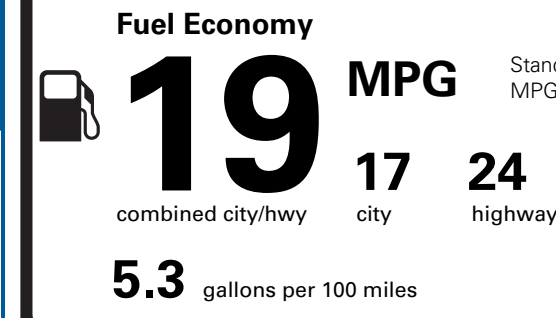

PRICE INFORMATION

BASE PRICE	\$48,550.00
TOTAL OPTIONS/OTHER	560.00
TOTAL VEHICLE & OPTIONS/OTHER	49,110.00
DESTINATION & DELIVERY	1,795.00

EPA DOT Fuel Economy and Environment

Gasoline Vehicle

Standard SUVs range from 13 to 115 MPG. The best vehicle rates 146 MPGe.