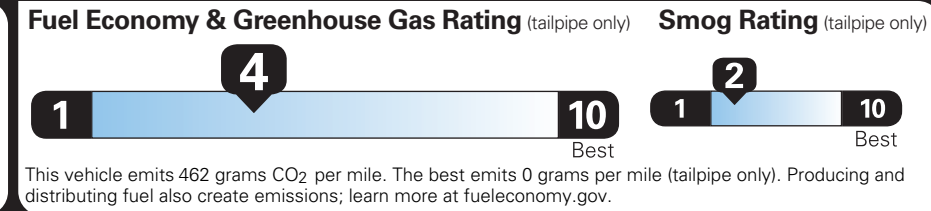

Actual results will vary for many reasons, including driving conditions and how you drive and maintain your vehicle. The average new vehicle gets 29 MPG and costs $8,500 to fuel over 5 years. Cost estimates are based on 15,000 miles per year at $3.30 per gallon. MPGe is miles per gasoline gallon equivalent. Vehicle emissions are a significant cause of climate change and smog.

fueleconomy.gov

Calculate personalized estimates and compare vehicles