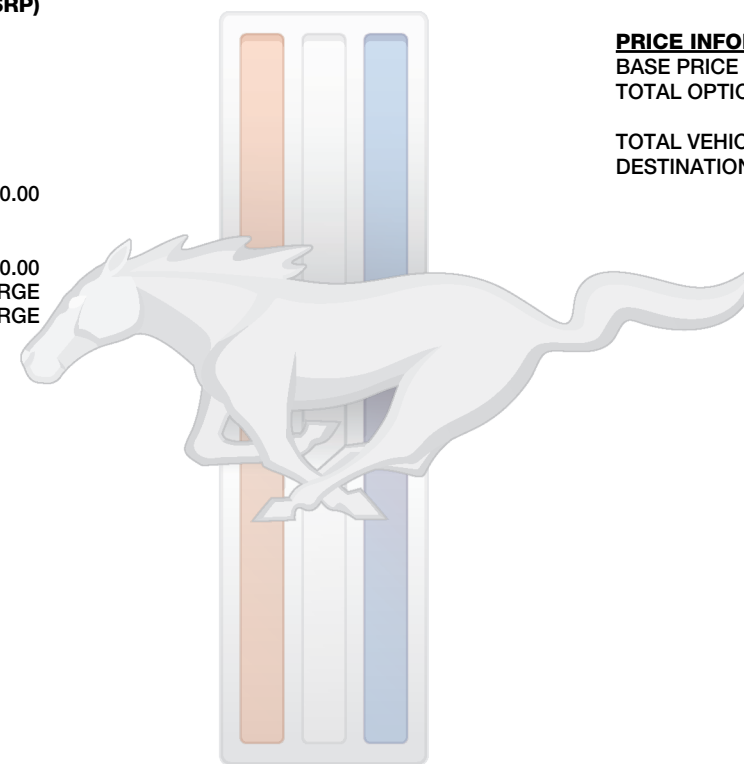

(MSRP)

1,760.00
200.00
NO CHARGE
NO CHARGE

PRICE INFORMATION

BASE PRICE	\$32,320.00
TOTAL OPTIONS/OTHER	1,960.00
TOTAL VEHICLE & OPTIONS/OTHER	34,280.00
DESTINATION & DELIVERY	1,995.00

(MSRP)

EPA DOT

Fuel Economy and Environment