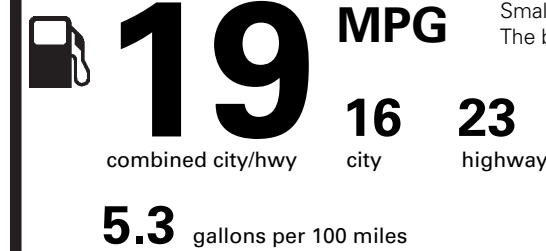

PRICE INFORMATION

BASE PRICE	\$49,055.00
TOTAL OPTIONS/OTHER	7,930.00
TOTAL VEHICLE & OPTIONS/OTHER	56,985.00
DESTINATION & DELIVERY	925.00

EPA DOT Fuel Economy and Environment

Gasoline Vehicle

Fuel Economy