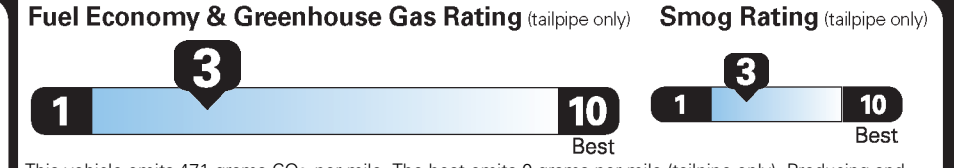

PRICE INFORMATION

BASE PRICE	\$49,055.00
TOTAL OPTIONS/OTHER	7,930.00
TOTAL VEHICLE & OPTIONS/OTHER	56,985.00
DESTINATION & DELIVERY	925.00

EPA DOT Fuel Economy and Environment

Gasoline Vehicle

Fuel Economy

Small SUVs range from 18 to 37 MPG. The best vehicle rates 136 MPGe.

You spend **\$2,750** more in fuel costs over 5 years compared to the average new vehicle.

Annual fuel cost **\$1,900**

This vehicle emits 471 grams CO₂ per mile. The best emits 0 grams per mile (tailpipe only). Producing and distributing fuel also create emissions; learn more at fueleconomy.gov.